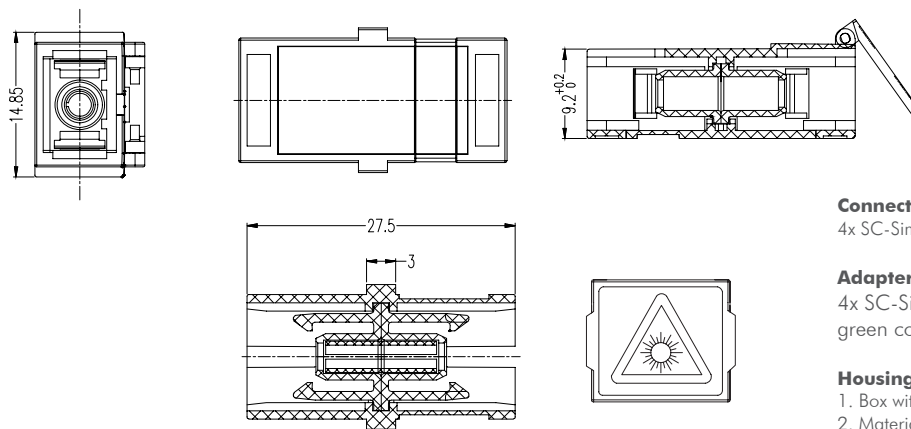

Package Content

1x FTTH Termination Box 4 x SC/APC

Packaging Information

Cable Length	Packing Dimension	Packing Weight	Carton Q'ty	Packing Dimension	Packing Weight
20 m	250 x 235 x 50 mm	0,29 kg	10 pcs	480 x 265 x 260 mm	3,64 kg
30 m	250 x 235 x 50 mm	0,34 kg	10 pcs	480 x 265 x 260 mm	4,14 kg
40 m	250 x 235 x 50 mm	0,38 kg	10 pcs	480 x 265 x 260 mm	4,54 kg
50 m	250 x 235 x 50 mm	0,43 kg	10 pcs	480 x 265 x 260 mm	5,04 kg