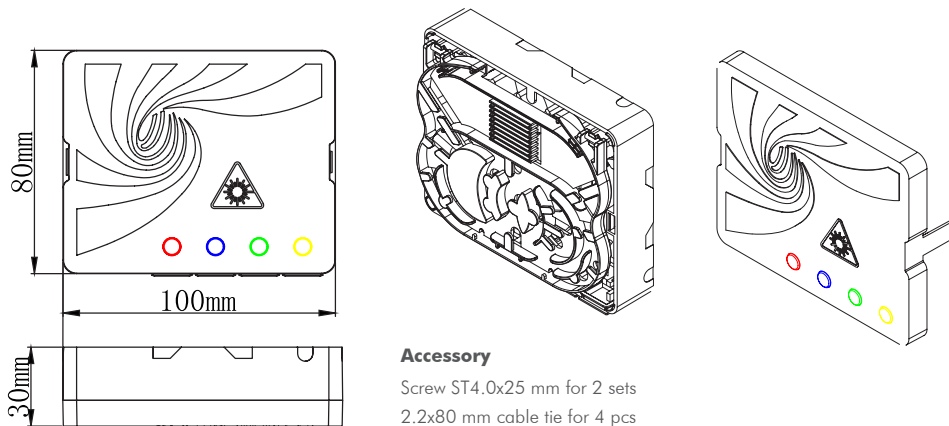

Package Content

1x FTTH Termination Box 4 x SC/APC

Packaging Information

Cable Length	Packing Dimension	Packing Weight	Carton Q'ty	Packing Dimension	Packing Weight
20 m	250 x 235 x 50 mm	0,29 kg	10 pcs	480 x 265 x 260 mm	3,64 kg
30 m	250 x 235 x 50 mm	0,34 kg	10 pcs	480 x 265 x 260 mm	4,14 kg
40 m	250 x 235 x 50 mm	0,38 kg	10 pcs	480 x 265 x 260 mm	4,54 kg
50 m	250 x 235 x 50 mm	0,43 kg	10 pcs	480 x 265 x 260 mm	5,04 kg