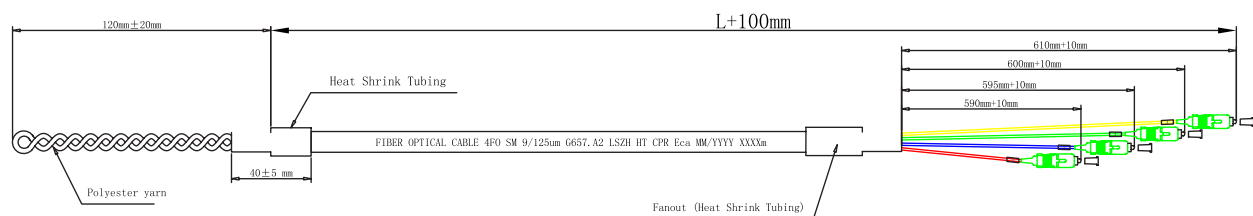

FTTH Termination Box 4 x SC/APC with Installation Cable

Technical Features

Fiber to the home termination box, fully assembled

With 4-core breakout cable (easy to strip + easy to push out)

Prefabricated on one side with 4x SC/APC connector and adapter

Length	Art No.	EAN Code
20 m	FB4SC20	4052792066531
30 m	FB4SC30	4052792066548
40 m	FB4SC40	4052792066555
50 m	FB4SC50	4052792066562

Technical Drawings

Test Grade Designation: Each to Each		
Grade IL/RL	Grade B/1	
Insertion Loss (IL)	97% ≤ 0.25dB mean ≤ 0.12dB	IEC 61300-3-4
Return Loss (RL)	≥ 60dB	IEC 61300-3-6
Test Wavelength	1310nm	Single-Mode
End face inspection	× 400	

Cable

1. Single-mode fibre OS2 9/125 G657.A2, LSZH, 4 cores, 2.2 mm cable
2. Flame Retardant IEC 603321-2, Halogenfree IEC 60754-2, Smoke density IEC 61034
3. Reaction to fire: CPR Class Eca certified
4. Color: White (RAL 9001)

1x FTTH Termination Box 4 x SC/APC

Packaging Information

Cable Length	Packing Dimension	Packing Weight	Carton Q'ty	Packing Dimension	Packing Weight
20 m	250 x 235 x 50 mm	0,29 kg	10 pcs	480 x 265 x 260 mm	3,64 kg
30 m	250 x 235 x 50 mm	0,34 kg	10 pcs	480 x 265 x 260 mm	4,14 kg
40 m	250 x 235 x 50 mm	0,38 kg	10 pcs	480 x 265 x 260 mm	4,54 kg
50 m	250 x 235 x 50 mm	0,43 kg	10 pcs	480 x 265 x 260 mm	5,04 kg