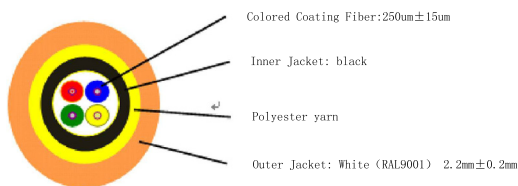

FTTH Termination Box 4 x SC/APC with Installation Cable

Technical Features

Fiber to the home termination box, fully assembled

With 4-core breakout cable (easy to strip + easy to push out)

Prefabricated on one side with 4x SC/APC connector and adapter

Length	Art No.	EAN Code
20 m	FB4SC20	4052792066531
30 m	FB4SC30	4052792066548
40 m	FB4SC40	4052792066555
50 m	FB4SC50	4052792066562

Technical Drawings

Test Grade Designation: Each to Each		
Grade IL/RL	Grade B/1	
Insertion Loss (IL)	97% ≤ 0.25dB mean ≤ 0.12dB	IEC 61300-3-4
Return Loss (RL)	≥ 60dB	IEC 61300-3-6
Test Wavelength	1310nm	Single-Mode
End face inspection	× 400	

Cable

1. Single-mode fibre OS2 9/125 G657.A2, LSZH, 4 cores, 2.2 mm cable
2. Flame Retardant IEC 603321-2, Halogenfree IEC 60754-2, Smoke density IEC 61034
3. Reaction to fire: CPR Class Eca certified
4. Color: White (RAL 9001)