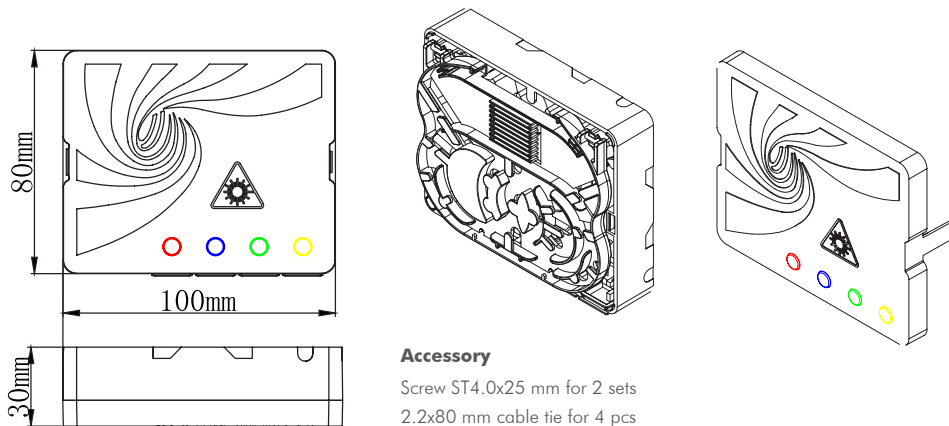

FTTH Termination Box 4 x SC/APC with Installation Cable

Technical Features

Fiber to the home termination box, fully assembled

With 4-core breakout cable (easy to strip + easy to push out)

Prefabricated on one side with 4x SC/APC connector and adapter

Cable

1. Single-mode fibre OS2 9/125 G657.A2, LSZH, 4 cores, 2.2 mm cable
2. Flame Retardant IEC 603321-2, Halogenfree IEC 60754-2, Smoke density IEC 61034
3. Reaction to fire: CPR Class Eca certified
4. Color: White (RAL 9001)

www.2direct.de

Made in China

*The specifications and pictures are subject to change without prior notice.
*All trade names referenced are the registered trademarks of their respective owners.

Accessory

Screw ST4.0x25 mm for 2 sets
2.2x80 mm cable tie for 4 pcs

Connector

4x SC-Simplex Connector APC 8°, with pigtail, green color

Adapter

4x SC-Simplex Adapter without flange, APC 8°, Grade B/1, green color

Housing

1. Box with swivelling splice tray including crimping splice holder
2. Material: ABS+PC (UL94-V0), for indoor use (IP20)
3. Suitable for wall mounting or Din-rail mounting (35 mm)
4. Color: White (RAL 9001)