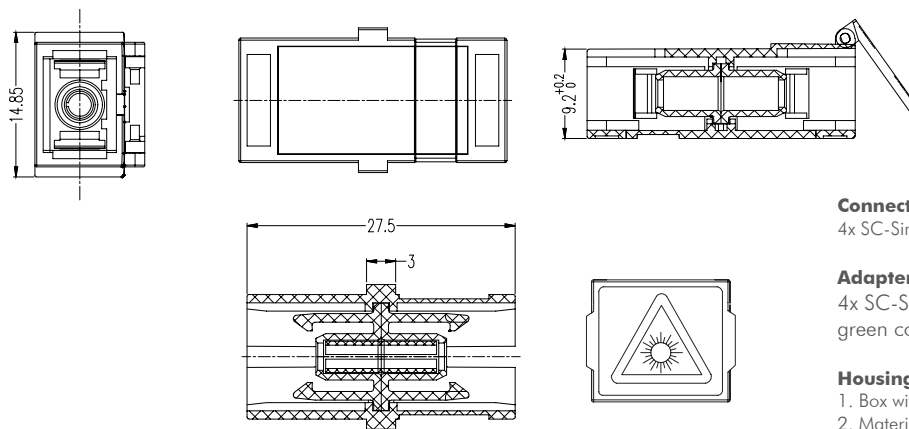

www.2direct.de

Made in China

*The specifications and pictures are subject to change without prior notice.
*All trade names referenced are the registered trademarks of their respective owners.

Accessory

Screw ST4.0x25 mm for 2 sets
2.2x80 mm cable tie for 4 pcs

Package Content

1x FTTH Termination Box 4 x SC/APC

Packaging Information

Cable Length	Packing Dimension	Packing Weight	Carton Q'ty	Packing Dimension	Packing Weight
20 m	250 x 235 x 50 mm	0,29 kg	10 pcs	480 x 265 x 260 mm	3,64 kg
30 m	250 x 235 x 50 mm	0,34 kg	10 pcs	480 x 265 x 260 mm	4,14 kg
40 m	250 x 235 x 50 mm	0,38 kg	10 pcs	480 x 265 x 260 mm	4,54 kg
50 m	250 x 235 x 50 mm	0,43 kg	10 pcs	480 x 265 x 260 mm	5,04 kg