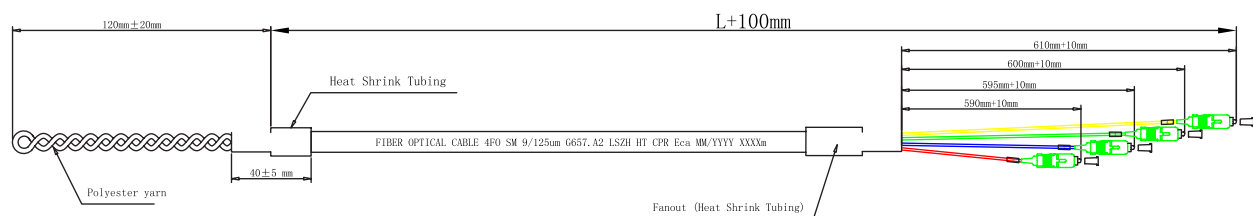

FTTH Termination Box 4 x SC/APC with Installation Cable

Technical Features

Fiber to the home termination box, fully assembled

With 4-core breakout cable (easy to strip + easy to push out)

Prefabricated on one side with 4x SC/APC connector and adapter

Length	Art No.	EAN Code
20 m	FB4SC20	4052792066531
30 m	FB4SC30	4052792066548
40 m	FB4SC40	4052792066555
50 m	FB4SC50	4052792066562

Technical Drawings

Test Grade Designation: Each to Each		
Grade IL/RL	Grade B/1	
Insertion Loss (IL)	97% ≤ 0.25dB mean ≤ 0.12dB	IEC 61300-3-4
Return Loss (RL)	≥ 60dB	IEC 61300-3-6
Test Wavelength	1310nm	Single-Mode
End face inspection	× 400	

www.2direct.de

Made in China

*The specifications and pictures are subject to change without prior notice.
*All trade names referenced are the registered trademarks of their respective owners.

Accessory

Screw ST4.0x25 mm for 2 sets
2.2x80 mm cable tie for 4 pcs

Package Content

1x FTTH Termination Box 4 x SC/APC

Packaging Information

Cable Length	Packing Dimension	Packing Weight	Carton Q'ty	Packing Dimension	Packing Weight
20 m	250 x 235 x 50 mm	0,29 kg	10 pcs	480 x 265 x 260 mm	3,64 kg
30 m	250 x 235 x 50 mm	0,34 kg	10 pcs	480 x 265 x 260 mm	4,14 kg
40 m	250 x 235 x 50 mm	0,38 kg	10 pcs	480 x 265 x 260 mm	4,54 kg
50 m	250 x 235 x 50 mm	0,43 kg	10 pcs	480 x 265 x 260 mm	5,04 kg