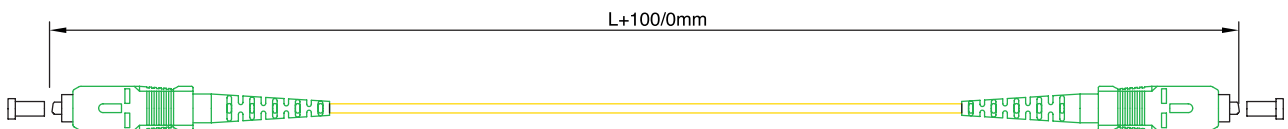

Technical Drawings

Test Grade Designation: Each to Reference		
Grade IL/RL	Standard	
Insertion Loss (IL)	$\leq 0.3\text{dB}$	IEC 61300-3-4
Return Loss(RL)	APC $\geq 60\text{dB}$	IEC 61300-3-6
Test Wavelength	1310nm	
End face inspection	$\times 400$