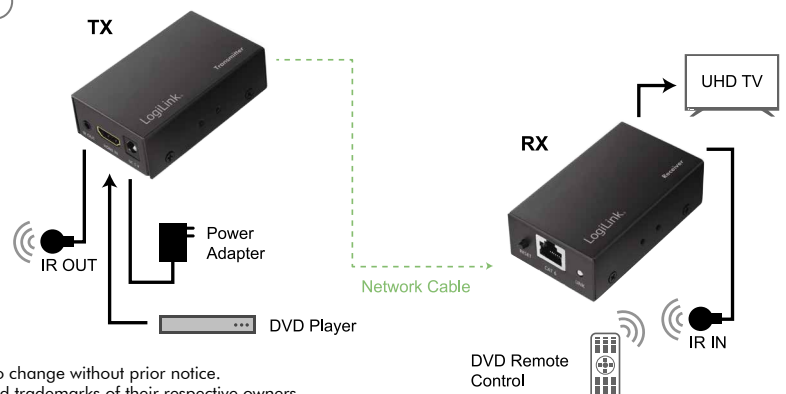

### Features:

- » Supports 1080p@60 Hz up to 60 m over a single Cat. 6/7/8 cable
- » Bandwidth: 2.25 Gbps/225 MHz per channel
- » Supports deep color 8 bit/10 bit per channel (24 bit/30 bit all channels)
- » Compatible with HDCP 1.3
- » Supports Full 3D, DDC (Display Data Channel) and CEC (Consumer Electronics Control)
- » Supports uncompressed audio such as LPCM 7.1
- » Supports compressed audio such as DTS, Dolby Digital (including DTS-HD Master Audio™ and Dolby TrueHD)
- » Features IR return which enables you to control the video source from your video destination
- » Power Over Cable

### Receiver

(g) (h) (c)

(d) (e) (f)

- (a) IR Out: IR signal output port
- (b) HDMI In: connect to HDMI source device
- (c) Connect to DC 5 V Power Supply
- (d) Reset (equalizer): automatically to adjust the signal to match the cable length
- (e) Ethernet Ports: Connects transmitter (TX) to receiver (RX) via network cable
- (f) Link LED Indicator
- (g) IR In: IR signal input port
- (h) HDMI Out: connect to HDMI display device