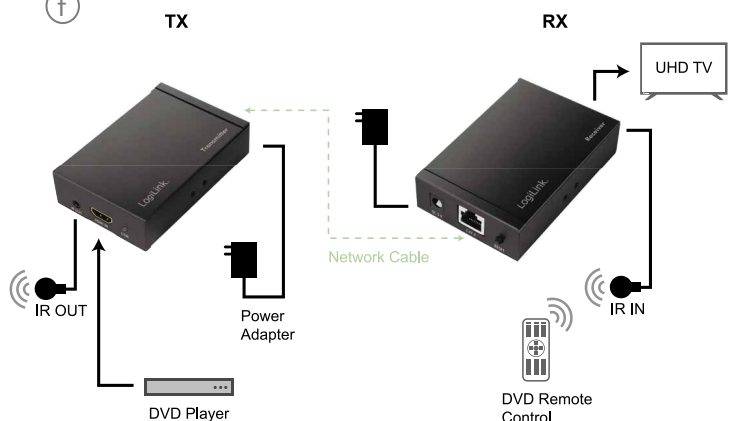

Features:

- » Supports 4K@30 Hz up to 50 m over a single Cat. 5e/6/7/8 cable
- » Bandwidth: 3.4 Gbps/340 MHz per channel (10.2 Gbps total)
- » Supports deep color 10 bit/12 bit per channel (30 bit/36 bit all channels)
- » Supports Full 3D, DDC (Display Data Channel) and CEC (Consumer Electronics Control)
- » Compatible with HDCP1.4
- » Supports uncompressed audio such as LPCM 7.1
- » Supports compressed audio such as DTS, Dolby Digital (including DTS-HD Master Audio™ and Dolby TrueHD)
- » Features IR return which enables you to control the video source from your video destination

Transmitter

(a) (b) (c)

Receiver

(g) (h) (c)

(d) (e) (f)

(d) (e) (f)

- (a) IR Out: IR signal output port
- (b) HDMI In: connect to HDMI source device
- (c) Power LED Indicator
- (d) Connect to DC 5 V power supply
- (e) Ethernet Ports: Connects transmitter (TX) to receiver (RX) via network cable
- (f) Short click to Reset
- (g) IR In: IR signal input port
- (h) HDMI Out: connect to HDMI display device