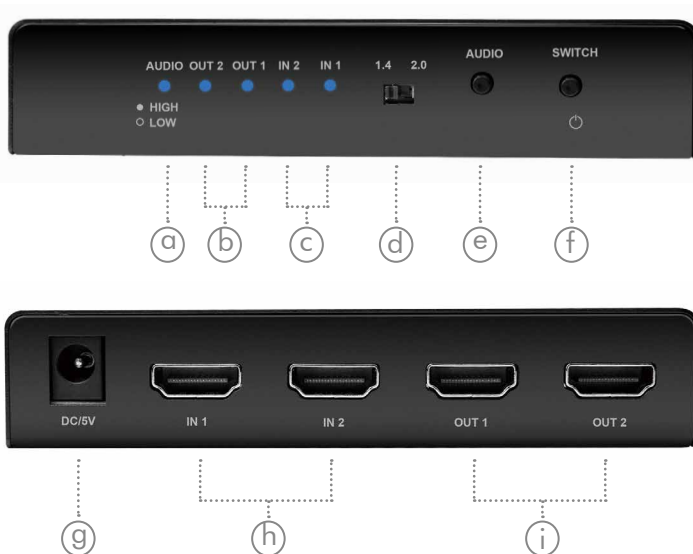

LogiLink®

4K HDMI™ Switch, 2x2 Ports 4K/60 Hz, Downscaler

Art. No.: HD0039

This high performance 4K HDMI Switch can switch any of two HDMI sources to two HDMI displays simultaneously; resolution up to 4K@60 Hz and is HDCP 2.2 compliant. Featuring 4K to 1080p downscale function.

- (a) Auto mode LED indicator
- (b) HDMI output 1-2 ports LED indicator
- (c) HDMI input 1-2 ports LED indicator
- (d) Input source EDID mode switch
- (e) Audio High/Low mode select button (cyclic switch)
- (f) Input port select button (cyclic switch), and long press 5 seconds to turn off the product
- (g) DC 5 V input
- (h) HDMI input 1-2 ports
- (i) HDMI output 1-2 ports

*The specifications and pictures are subject to change without prior notice.
*All trade names referenced are the registered trademarks of their respective owners.

HD0039

Made in China

Specifications:

Input Ports	2x HDMI-A female
Output Ports	2x HDMI-A female
HDMI Version	2.0
HDCP Version	2.2
CEC (Consumer Electronics Control)	Yes
HDR (High-Dynamic Range)	Yes
Output Resolution	480i@60 Hz, 576i@50 Hz, 1080i@50/60 Hz, 480p@60 Hz, 576p@50 Hz, 720p@50/60 Hz, 1080p@24/25/30/50/60 Hz, 4K@24/25/30 Hz, 4K@50/60 Hz 4:4:4
Video Bandwidth	Up to 18 Gbps
3D Supporting	Yes
Input and output DDC signal	Yes
TMDS (Transition Minimized Differential Signaling)	Yes
LED Indication	Yes
Color Depth	6 bit, 8 bit, 10 bit and 12 bit
8 Bit/10 Bit Encoding	Yes
Chassis Material	Metal
Power By	5 V/1 A (5 W max.)
Uncompressed Audio	LPCM 7.1
Compressed Audio	DTS-HD Master Audio™, Dolby TrueHD
Operating Temperature	0–70°C
Operating Humidity	10–85% RH (no condensation)
Dimensions	11.6 x 5.2 x 2.3 cm
Weight	158 g
Color	Black