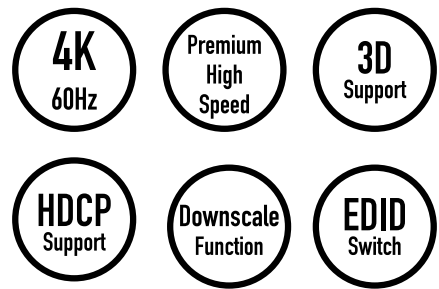

- (a) Auto mode LED indicator
- (b) HDMI output 1-2 ports LED indicator
- (c) HDMI input 1-2 ports LED indicator
- (d) Input source EDID mode switch
- (e) Audio High/Low mode select button (cyclic switch)
- (f) Input port select button (cyclic switch), and long press 5 seconds to turn off the product
- (g) DC 5 V input
- (h) HDMI input 1-2 ports
- (i) HDMI output 1-2 ports

*The specifications and pictures are subject to change without prior notice.
*All trade names referenced are the registered trademarks of their respective owners.

HD0039

Made in China

Specifications:

Input Ports	2x HDMI-A female
Output Ports	2x HDMI-A female
HDMI Version	2.0
HDCP Version	2.2
CEC (Consumer Electronics Control)	Yes
HDR (High-Dynamic Range)	Yes
Output Resolution	480i@60 Hz, 576i@50 Hz, 1080i@50/60 Hz, 480p@60 Hz, 576p@50 Hz, 720p@50/60 Hz, 1080p@24/25/30/50/60 Hz, 4K@24/25/30 Hz, 4K@50/60 Hz 4:4:4
Video Bandwidth	Up to 18 Gbps
3D Supporting	Yes
Input and output DDC signal	Yes
TMDS (Transition Minimized Differential Signaling)	Yes
LED Indication	Yes
Color Depth	6 bit, 8 bit, 10 bit and 12 bit
8 Bit/10 Bit Encoding	Yes
Chassis Material	Metal
Power By	5 V/1 A (5 W max.)
Uncompressed Audio	LPCM 7.1
Compressed Audio	DTS-HD Master Audio™, Dolby TrueHD
Operating Temperature	0–70°C
Operating Humidity	10–85% RH (no condensation)
Dimensions	11.6 x 5.2 x 2.3 cm
Weight	158 g
Color	Black