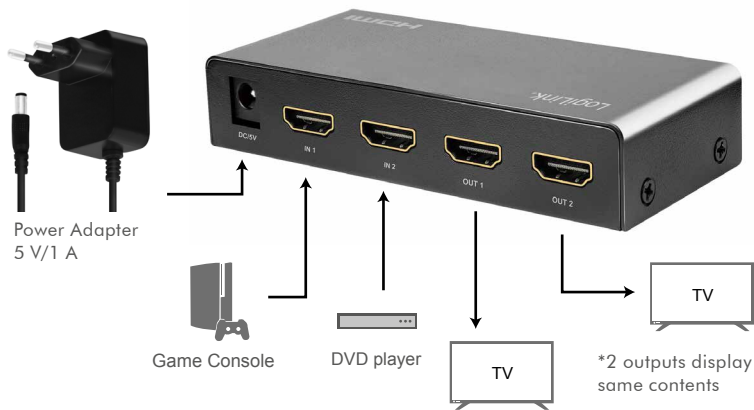

- (a) Auto mode LED indicator
- (b) HDMI output 1-2 ports LED indicator
- (c) HDMI input 1-2 ports LED indicator
- (d) Input source EDID mode switch
- (e) Audio High/Low mode select button (cyclic switch)
- (f) Input port select button (cyclic switch), and long press 5 seconds to turn off the product
- (g) DC 5 V input
- (h) HDMI input 1-2 ports
- (i) HDMI output 1-2 ports

*The specifications and pictures are subject to change without prior notice.
*All trade names referenced are the registered trademarks of their respective owners.

HD0039

Made in China

Specifications:

Input Ports	2x HDMI-A female
Output Ports	2x HDMI-A female
HDMI Version	2.0
HDCP Version	2.2
CEC (Consumer Electronics Control)	Yes
HDR (High-Dynamic Range)	Yes
Output Resolution	480i@60 Hz, 576i@50 Hz, 1080i@50/60 Hz, 480p@60 Hz, 576p@50 Hz, 720p@50/60 Hz, 1080p@24/25/30/50/60 Hz, 4K@24/25/30 Hz, 4K@50/60 Hz 4:4:4
Video Bandwidth	Up to 18 Gbps
3D Supporting	Yes
Input and output DDC signal	Yes
TMDS (Transition Minimized Differential Signaling)	Yes
LED Indication	Yes
Color Depth	6 bit, 8 bit, 10 bit and 12 bit
8 Bit/10 Bit Encoding	Yes
Chassis Material	Metal
Power By	5 V/1 A (5 W max.)
Uncompressed Audio	LPCM 7.1
Compressed Audio	DTS-HD Master Audio™, Dolby TrueHD
Operating Temperature	0–70°C
Operating Humidity	10–85% RH (no condensation)
Dimensions	11.6 x 5.2 x 2.3 cm
Weight	158 g
Color	Black