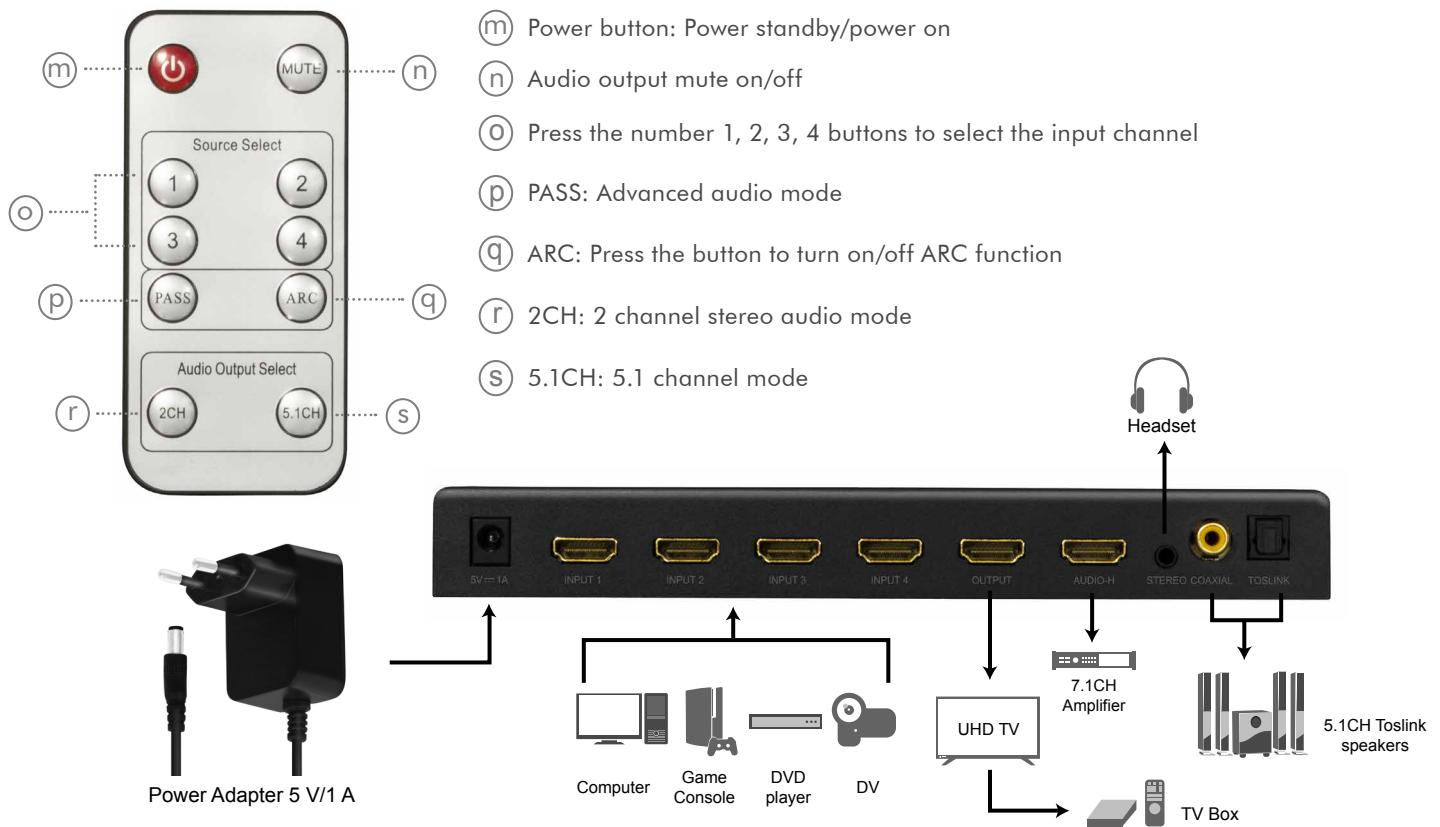

Specifications:

Input Ports	4x HDMI-A female, 1x DC Power Jack
Output Ports	1x HDMI-A female, 1x Stereo, 1x Coaxial, 1x Toslink, 1x HDMI Audio
HDMI Version	2.0
HDCP Version	2.2
HDMI ARC	Yes
HDMI HDR	Yes
Output Resolution	480i/60 Hz, 576i/50 Hz, 1080i/50/60 Hz, 480p/60 Hz, 576p/50 Hz, 720p/50/60 Hz, 1080p/24/25/30/50/60 Hz, 4K@24/25/30 Hz, 4K@50/60 Hz
Video Bandwidth	6 Gbps/600 MHz
3D Supporting	Yes
Input and output DDC signal	Yes
SPDIF Interface	Yes
Chassis Material	Metal
LED Indicator	Yes
IR Remote Support	Yes
Power Consumption	5 W max.
Power Supply	5 V/1 A
Uncompressed Audio	LPCM 7.1
Compressed Audio	HDMI: DTS-HD Master Audio™, Dolby TrueHD SPDIF: DTS/Dolby Digital Coaxial: DTS/Dolby Digital
Operating Temperature	0°C–70°C
Operating Humidity	10%–85% RH (no condensation)
Storage Temperature	-10°C–80°C
Storage Humidity	5%–90% RH (no condensation)
Dimensions	21x6.6x2.6 cm
Weight	0.356 kg