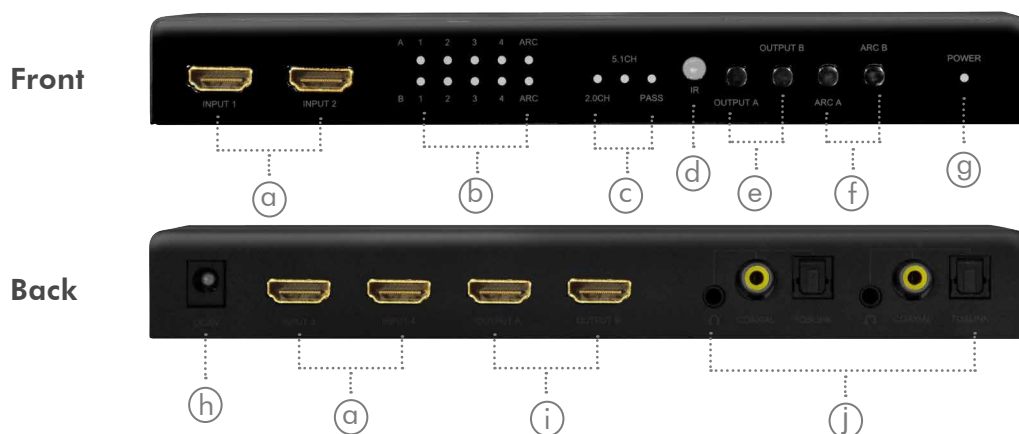

LogiLink®

4K 4x2 HDMI™ Matrix Switch ARC, Downscaler, 4K/60 Hz

Art. No.: HD0049

This high performance 4K HDMI Matrix Switch with IR remote can switch any of four HDMI sources to two HDMI displays; resolution up to 4K@60 Hz and is HDCP 2.2 compliant. Features 4K to 1080p downscale function, ARC and Audio Extraction.

Features:

- » Connects four HDMI sources to two HDMI displays at the same time
- » Resolution up to UHD 4K@60 Hz (YUV 4:4:4) and Full 3D
- » Bandwidth: 6 Gbps/600 MHz per Channel (18 Gbps total)
- » Supports HDCP 2.2
- » Supports DDC, HDR, CEC and Downscale function
- » Supports 12bit per channel (36bit all channels) deep color
- » Supports audio output simultaneously: Stereo, Toslink and Coaxial
- » Audio channels are selectable via remote control
- » Both output ports supports Audio Return Channel (ARC) and audio extractor function
- » Supports uncompressed audio such as LPCM
- » Supports compressed audio such as DTS, Dolby Digital (including DTS-HD Master Audio™ and Dolby TrueHD)

- (a) HDMI input 1 to 4 port
- (b) A 1-4: output A port selected input 1 to 4 LED indicators
B 1-4: output B port selected input 1 to 4 LED indicators
ARC: ARC Mode On/off LED Indicator
- (c) 2.0CH/5.1CH/PASS output mode LED indicators
- (d) IR signal receiver port
- (e) Output A/B switch button
- (f) ARC turn on/off button for output A/B
- (g) Power LED indicator
- (h) DC 5 V Input
- (i) HDMI output A/B port
- (j) Stereo/Coaxial/Toslink audio output ports

- (k) Power button
- (l) MUTE: turn off/on the extract audio
- (m) ARC A/B: turn off/on the Audio Return Function (ARC) for OUTPUT A/B port
- (n) ON/OFF: Turn on or off the video source that connected to corresponding output
- (o) 2CH/5.1CH/PASS: select the extract audio channels
- (p) Number 1, 2, 3, 4: select the corresponding video source for each output