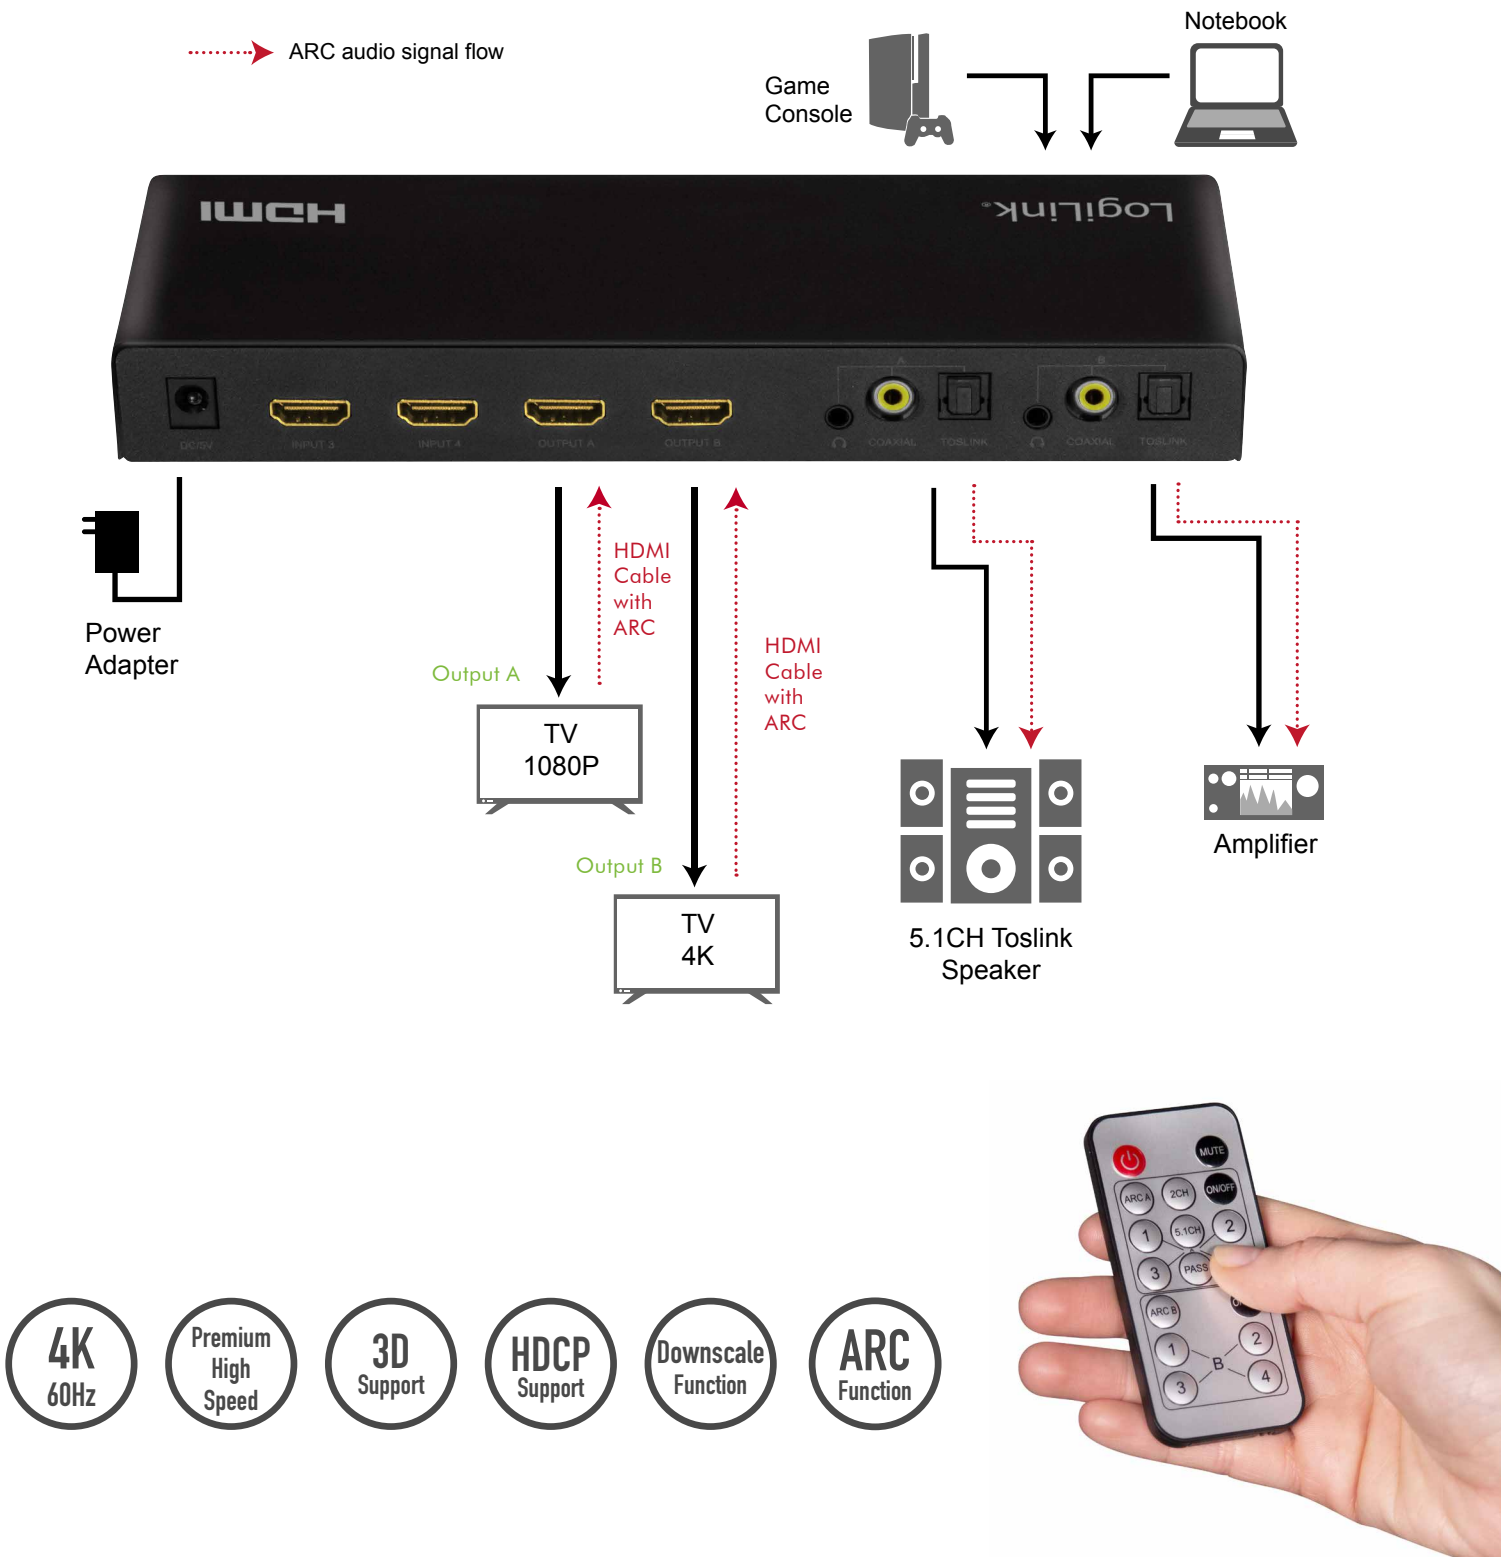

Audio Return Channel (ARC)

With the ARC buttons on the device, you can configure the ARC channel fed by TV (with ARC support). Great for reducing your cable clutter and simplify your installation.

4K-to-1080P Downscaling

Route your 4K video sources to 4K displays and 1080p displays simultaneously via downscaling. Mixed output resolutions offer you the flexibility to distribute your display.