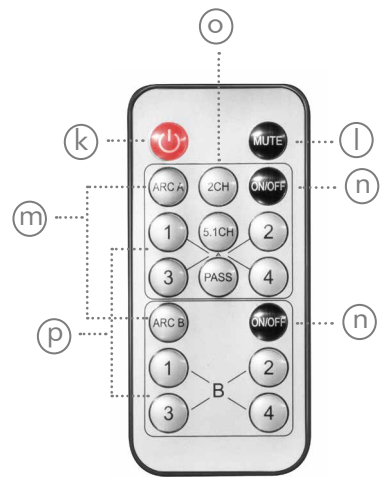

LogiLink®

4K 4x2 HDMI™ Matrix Switch ARC, Downscaler, 4K/60 Hz

Art. No.: HD0049

This high performance 4K HDMI Matrix Switch with IR remote can switch any of four HDMI sources to two HDMI displays; resolution up to 4K@60 Hz and is HDCP 2.2 compliant. Features 4K to 1080p downscale function, ARC and Audio Extraction.

Features:

- » Connects four HDMI sources to two HDMI displays at the same time
- » Resolution up to UHD 4K@60 Hz (YUV 4:4:4) and Full 3D
- » Bandwidth: 6 Gbps/600 MHz per Channel (18 Gbps total)
- » Supports HDCP 2.2
- » Supports DDC, HDR, CEC and Downscale function
- » Supports 12bit per channel (36bit all channels) deep color
- » Supports audio output simultaneously: Stereo, Toslink and Coaxial
- » Audio channels are selectable via remote control
- » Both output ports supports Audio Return Channel (ARC) and audio extractor function
- » Supports uncompressed audio such as LPCM
- » Supports compressed audio such as DTS, Dolby Digital (including DTS-HD Master Audio™ and Dolby TrueHD)

- (a) HDMI input 1 to 4 port
- (b) A 1-4: output A port selected input 1 to 4 LED indicators
B 1-4: output B port selected input 1 to 4 LED indicators
ARC: ARC Mode On/off LED Indicator
- (c) 2.0CH/5.1CH/PASS output mode LED indicators
- (d) IR signal receiver port
- (e) Output A/B switch button
- (f) ARC turn on/off button for output A/B
- (g) Power LED indicator
- (h) DC 5 V Input
- (i) HDMI output A/B port
- (j) Stereo/Coaxial/Toslink audio output ports

- (k) Power button
- (l) MUTE: turn off/on the extract audio
- (m) ARC A/B: turn off/on the Audio Return Function (ARC) for OUTPUT A/B port
- (n) ON/OFF: Turn on or off the video source that connected to corresponding output
- (o) 2CH/5.1CH/PASS: select the extract audio channels
- (p) Number 1, 2, 3, 4: select the corresponding video source for each output