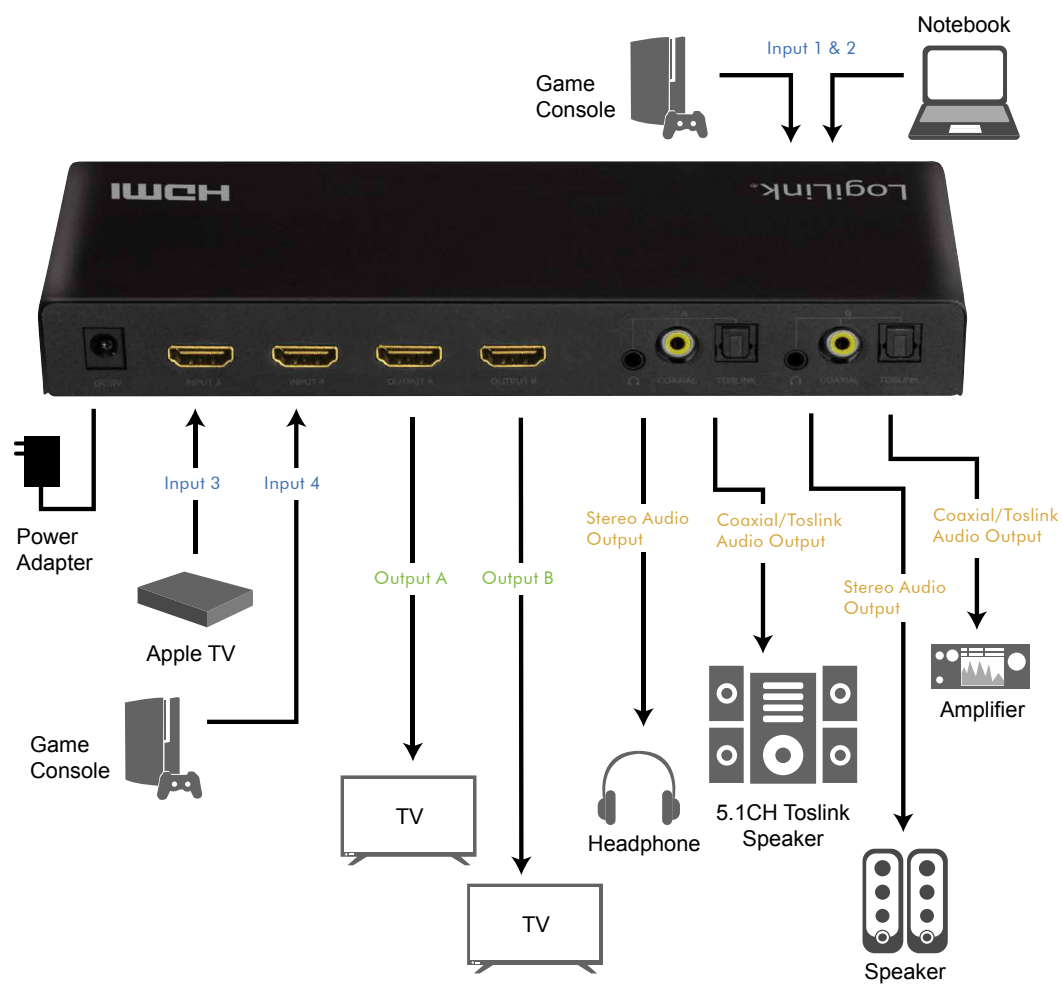

LogiLink®

4K 4x2 HDMI™ Matrix Switch ARC, Downscaler, 4K/60 Hz

Art. No.: HD0049

This high performance 4K HDMI Matrix Switch with IR remote can switch any of four HDMI sources to two HDMI displays; resolution up to 4K@60 Hz and is HDCP 2.2 compliant. Features 4K to 1080p downscale function, ARC and Audio Extraction.

Features:

- » Connects four HDMI sources to two HDMI displays at the same time
- » Resolution up to UHD 4K@60 Hz (YUV 4:4:4) and Full 3D
- » Bandwidth: 6 Gbps/600 MHz per Channel (18 Gbps total)
- » Supports HDCP 2.2
- » Supports DDC, HDR, CEC and Downscale function
- » Supports 12bit per channel (36bit all channels) deep color
- » Supports audio output simultaneously: Stereo, Toslink and Coaxial
- » Audio channels are selectable via remote control
- » Both output ports supports Audio Return Channel (ARC) and audio extractor function
- » Supports uncompressed audio such as LPCM
- » Supports compressed audio such as DTS, Dolby Digital (including DTS-HD Master Audio™ and Dolby TrueHD)

- (a) HDMI input 1 to 4 port
- (b) A 1-4: output A port selected input 1 to 4 LED indicators
B 1-4: output B port selected input 1 to 4 LED indicators
ARC: ARC Mode On/off LED Indicator
- (c) 2.0CH/5.1CH/PASS output mode LED indicators
- (d) IR signal receiver port
- (e) Output A/B switch button
- (f) ARC turn on/off button for output A/B
- (g) Power LED indicator
- (h) DC 5 V Input
- (i) HDMI output A/B port
- (j) Stereo/Coaxial/Toslink audio output ports

4 IN 2 OUT Matrix

Easily send any of 4 HDMI inputs to output A and/or output B. Two outputs' videos can be different or the same. Ideal for home theater, office, school, conference room, shopping mall, hotel or museum.