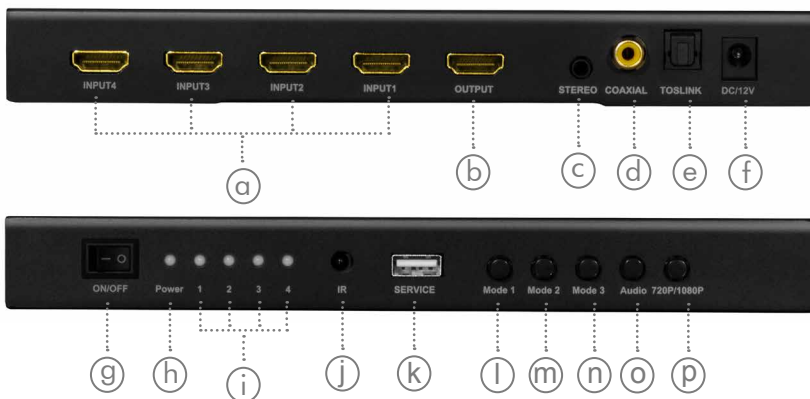

LogiLink®

4x1 HDMI™ Switch Multiviewer 1080p/60 Hz

Art. No.: HD0052

Supports four HDMI input sources to be displayed on one screen with three multi-view modes and seamlessly switch the four HDMI inputs. It also can be controlled through the front panel button or IR control.

Features:

- » Supports multiplexed HDMI 4-input and 1-output
- » Supports 4 by 1 quad multiviewer and seamless switch (with same resolution)
- » Supports scaler up and scaler down function
- » Compliant with HDCP 1.3
- » Supports multi output resolution, up to 1080p@60 Hz
- » Supports digital audio format LPCM/AC3/DTS
- » Supports manual control and IR remote control
- » Supports USB upgrade
- » Supports uncompressed audio such as LPCM
- » Supports compressed audio such as DTS, Dolby Digital (including DTS-HD Master Audio™ and Dolby TrueHD)

*The specifications and pictures are subject to change without prior notice.
*All trade names referenced are the registered trademarks of their respective owners.

- (q) Power Button: Power standby/power ON
- (r) Audio output mute ON/OFF
- (s) Full Screen Mode: Press 1–4 button will select the corresponding channel and displayed in full screen as a seamless switcher
- (t) Audio Switch: press 1–4 button will select the corresponding audio output (In Mode 1 and 3)
- (u) Mode 1: The four HDMI input sources are displayed in 2x2 on one screen. In this mode, press the button will select the “H” type or “+” type
- Mode 3: The four HDMI input sources are displayed with one bigger and three smaller windows on one screen. In this mode, press the button 1–4 will select the corresponding channel to the bigger window
- 720p/1080p button: press the button to switch between 720p and 1080p
- (v) Cycle Interval: In the full screen mode: press 1s, 3s, 5s, 7s button will select the corresponding time to the Picture looping