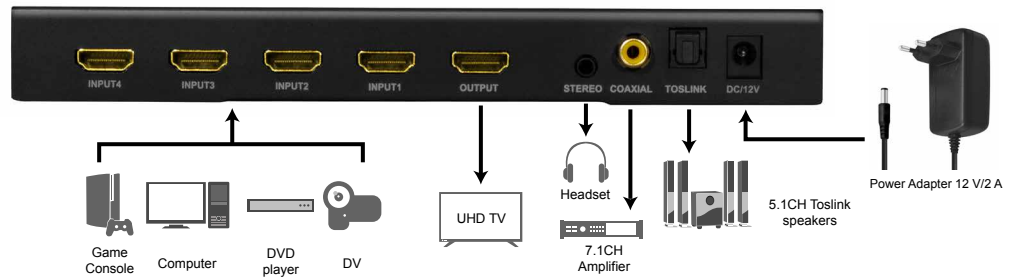

Specifications:

Input Ports	4x HDMI-A female, 1x DC power jack
Output Port	1x HDMI-A female, 1x Stereo, 1x Coaxial, 1x Toslink
HDMI Version	1.3
HDCP Version	1.3 (only for input)
Output Resolution	480i/60 Hz, 576i/50 Hz, 1080i/50/60 Hz, 480p/60 Hz, 576p/50 Hz, 720p/50/60 Hz, 1080p/24/25/30/50/60 Hz
Video Bandwith	2.25 Gbps/225 MHz
3D Supporting	Yes
Input and output DDC signal	Yes
Chassis Material	Metal
LED Indicator	Yes
IR Remote Support	Yes
Power Consumption	8 W max.
Power Supply	12 V/2 A
Uncompressed Audio	LPCM 2.0/5.1/7.1 CH 44.1/48 KHz
Compressed Audio	DTS, Dobby Digital
Operating Temperature	0°C–70°C
Operating Humidity	10%–85% RH (no condensation)
Storage Temperature	-10°C–80°C
Storage Humidity	5%–90% RH (no condensation)
Dimensions	21.3x10x2.5 cm
Weight	0.463 kg

*The specifications and pictures are subject to change without prior notice.
*All trade names referenced are the registered trademarks of their respective owners.

Made in China