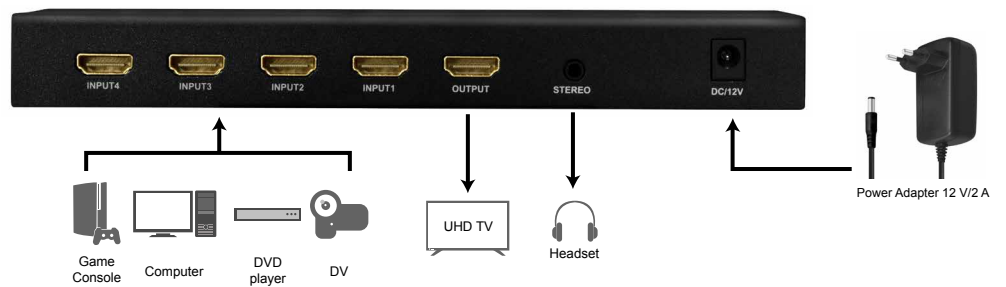

Specifications:

Input Ports	4x HDMI-A female, 1x DC power jack
Output Port	1x HDMI-A female, 1x Stereo
HDMI Version	1.4
HDCP Version	1.4 (only for input)
Output Resolution	480i/60 Hz, 576i/50 Hz, 1080i/50/60 Hz, 480p/60 Hz, 576p/50 Hz, 720p/50/60 Hz, 1080p/24/25/30/50/60 Hz, 4K@24/25/30 Hz
Video Bandwith	3 Gbps/300 MHz
3D Supporting	Yes
Input and output DDC signal	Yes
Chassis Material	Metal
LED Indicator	Yes
IR Remote Support	Yes
Power Consumption	8 W max.
Power Supply	12 V/2 A
Uncompressed Audio	LPCM 2.0/5.1/7.1 CH 44.1/48 KHz
Compressed Audio	DTS, Dobby Digital
Operating Temperature	0°C–70°C
Operating Humidity	10%–85% RH (no condensation)
Storage Temperature	-10°C–80°C
Storage Humidity	5%–90% RH (no condensation)
Dimensions	21.3x9.2x2.5 cm
Weight	0.485 kg

*The specifications and pictures are subject to change without prior notice.
*All trade names referenced are the registered trademarks of their respective owners.