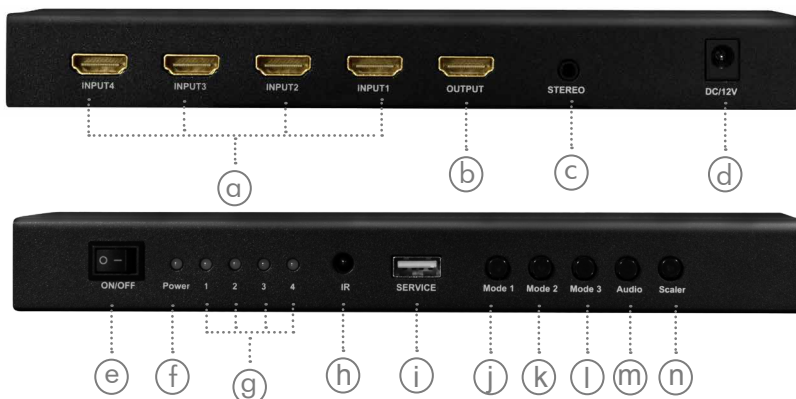

## 4x1 HDMI™ Switch Multiviewer 4K/30 Hz

Art. No.: HD0053

Supports four HDMI input sources to be displayed on one screen with three multi-view modes and seamlessly switch the four HDMI inputs. It also can be controlled through the front panel button or IR control.

### Features:

- » Supports multiplexed HDMI 4-input and 1-output
- » Supports 4 by 1 quad multiviewer and seamless switch (with same resolution)
- » Supports scaler up and scaler down function
- » Compliant with HDCP 1.4
- » Supports multi output resolution, up to 4K@30 Hz and Full 3D
- » Supports digital audio format LPCM/AC3/DTS
- » Supports manual control and IR remote control
- » Supports USB upgrade
- » Supports uncompressed audio such as LPCM
- » Supports compressed audio such as DTS, Dolby Digital (including DTS-HD Master Audio™ and Dolby TrueHD)

\*The specifications and pictures are subject to change without prior notice.  
\*All trade names referenced are the registered trademarks of their respective owners.

- (o) Power Button: Power standby/power ON
- (p) Audio output mute ON/OFF
- (q) Full Screen Mode: Press 1–4 button will select the corresponding channel and displayed in full screen as a seamless switcher
- (r) Audio Switch: press 1–4 button will select the corresponding audio output (In Mode 1 and 3)
- (s) Mode 1: The four HDMI input sources are displayed in 2x2 on one screen. In this mode, press the button will select the “+” type or “|” type  
 Mode 3: The four HDMI input sources are displayed with one bigger and three smaller windows on one screen. In this mode, press the button 1–4 will select the corresponding channel to the bigger window  
 Scaler button: Press the button to switch 1080p, 1600p and 4K@30 Hz
- (t) PIP mode: Press button to cycle PIP mode (one big picture one small picture on the right corner of the screen)  
 OSD: Press to show the OSD content and disappear 3 seconds later