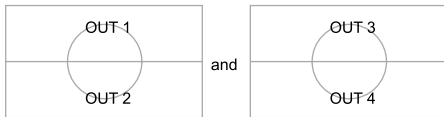

- (a) DC 12 V input
- (b) HDMI input port
- (c) IR Receiver
- (d) Power LED indicator
- (e) Output 1-4 LED indicator
- (f) Video wall mode selector
- (g) HDMI output 1-4 ports

- (h) Select the previous mode
- (i) Select the next mode

*The specifications and pictures are subject to change without prior notice.
*All trade names referenced are the registered trademarks of their respective owners.

Video Wall Modes:

Mode 1: 2x2 video wall mode

Mode 2: 1x2 video wall mode

Mode 3: 2x1 video wall mode

Mode 4: 1x3 video wall mode

Mode 6: 1x4 video wall mode

Mode 8: 1x4 splitter mode

Mode 5: 3x1 video wall mode

Mode 7: 4x1 video wall mode

Specifications: