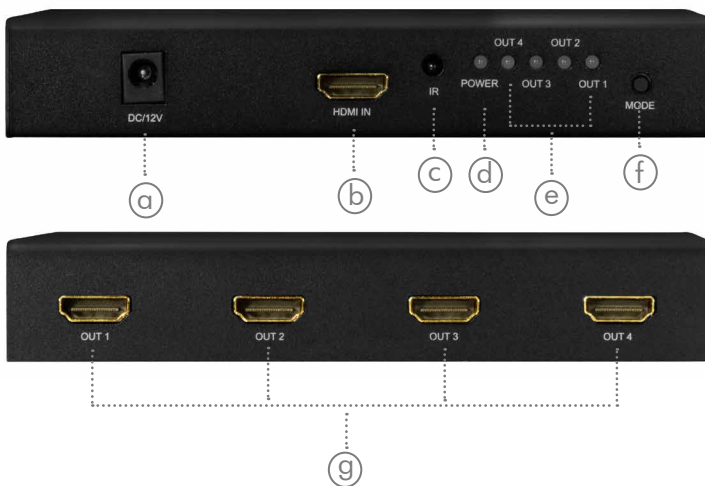

LogiLink®

HDMI™ Video Wall Processor

Art. No.: HD0054

Allows you easily share a single HDMI source image to 4 TV panel displays in a 2 by 2 Video Wall configuration for large-screen presentation. The ideal solution for multiple LCD screens stacked up together and creating one supers-size screen for display. Great for advertising, entertainment and information display.

Features:

- » Support one HDMI input resolution up to 4K@60 Hz (YUV 4:4:4)
- » Support four HDMI outputs resolution fixed to 1080p@60 Hz
- » Supports HDCP 2.2, DDC, HDR and Full 3D
- » Input bandwidth: 6 Gbps/600 MHz per Channel (18 Gbps total)
- » Output bandwidth: 4x 2.25 Gbps/225 MHz per Channel (6.75 Gbps total)
- » Support various display modes selectable via front button and remote control to combine up to 4 flat panel LCD TVs into one larger display
- » Support On Screen Display (OSD) function for mode and port information
- » Support power-off memory function to keep the last setup status when power on

- (a) DC 12 V input
- (b) HDMI input port
- (c) IR Receiver
- (d) Power LED indicator
- (e) Output 1-4 LED indicator
- (f) Video wall mode selector
- (g) HDMI output 1-4 ports

- (h) Select the previous mode
- (i) Select the next mode

Specification of External Power Supply:

Input Voltage	100–240 V, 50/60 Hz 0.65 A max.
Output Power	12 V/2 A, 24 W
DC Plug	5.5x2.1 mm
Dimensions	68x43x68 mm
Cable Length	1.2 m
Weight	0.12 kg

Package Contents: