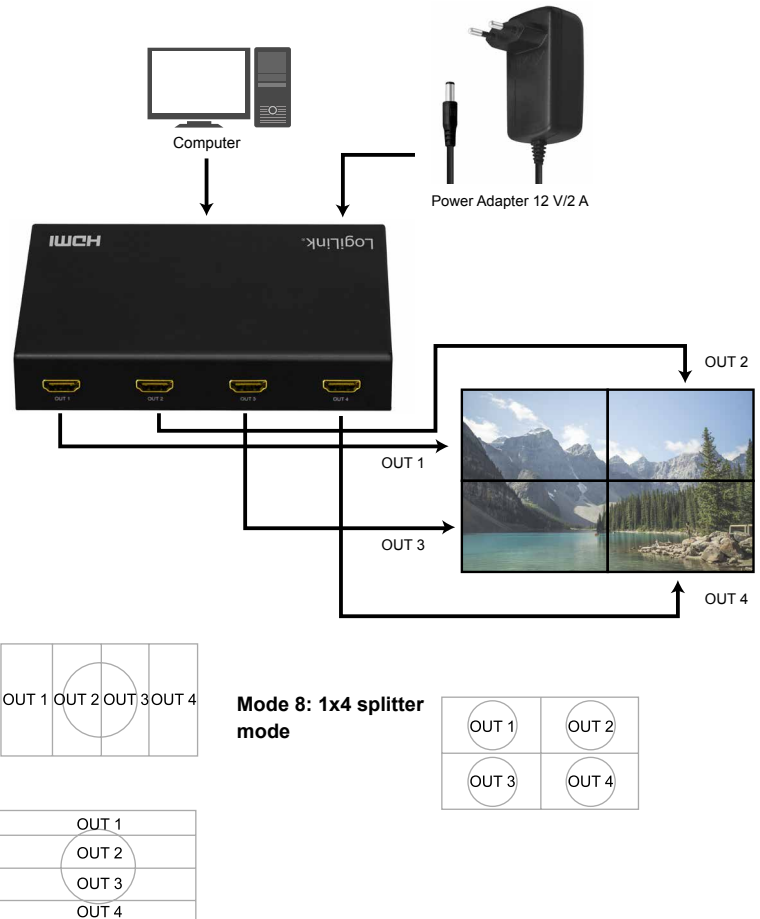

- (a) DC 12 V input
- (b) HDMI input port
- (c) IR Receiver
- (d) Power LED indicator
- (e) Output 1-4 LED indicator
- (f) Video wall mode selector
- (g) HDMI output 1-4 ports

- (h) Select the previous mode
- (i) Select the next mode

*The specifications and pictures are subject to change without prior notice.
*All trade names referenced are the registered trademarks of their respective owners.

Video Wall Modes:

Mode 1: 2x2 video wall mode

Mode 2: 1x2 video wall mode

Mode 3: 2x1 video wall mode

Mode 4: 1x3 video wall mode

Mode 6: 1x4 video wall mode

Mode 8: 1x4 splitter mode

Mode 5: 3x1 video wall mode

Mode 7: 4x1 video wall mode

Specifications:

Input Ports	1x HDMI-A female, 1x DC power jack
Output Port	4x HDMI-A female
HDMI Version	2.0
HDCP Version	2.2
Output Resolution	1080P/60Hz (Input 4K@60Hz)
Video Bandwith	Input: 6 Gbps/600 MHz; Output: 2.25 Gbps/2.25 MHz
HDR (High-Dynamic Range)	Yes
DDC (Display Data Channel)	Yes
3D Supporting	Yes
Chassis Material	Metal
LED Indicator	Yes
IR Remote Support	Yes
Power Consumption	10 W max.
Power Supply	12 V/2 A
Uncompressed Audio	Linear PCM 2 CH 44.1/48 kHz
Operating Temperature	0°C–70°C
Operating Humidity	10%–85% RH (no condensation)
Storage Temperature	-10°C–80°C
Storage Humidity	5%–90% RH (no condensation)
Dimensions	15.1x11.1x2.65 cm
Weight	0.395 kg