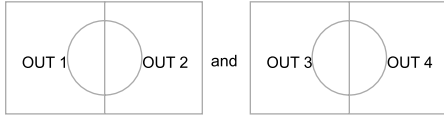

- (a) DC 12 V input
- (b) HDMI input port
- (c) IR Receiver
- (d) Power LED indicator
- (e) Output 1-4 LED indicator
- (f) Video wall mode selector
- (g) HDMI output 1-4 ports

- (h) Select the previous mode
- (i) Select the next mode

*The specifications and pictures are subject to change without prior notice.
*All trade names referenced are the registered trademarks of their respective owners.

Video Wall Modes:

Mode 1: 2x2 video wall mode

Mode 2: 1x2 video wall mode

Mode 3: 2x1 video wall mode

Mode 4: 1x3 video wall mode

Mode 6: 1x4 video wall mode

Mode 8: 1x4 splitter mode

Mode 5: 3x1 video wall mode

Mode 7: 4x1 video wall mode

Specifications: