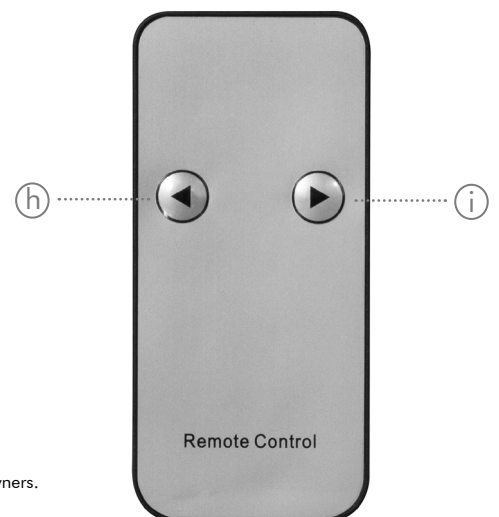

LogiLink®

HDMI™ Video Wall Processor

Art. No.: HD0054

Allows you easily share a single HDMI source image to 4 TV panel displays in a 2 by 2 Video Wall configuration for large-screen presentation. The ideal solution for multiple LCD screens stacked up together and creating one supers-size screen for display. Great for advertising, entertainment and information display.

Features:

- » Support one HDMI input resolution up to 4K@60 Hz (YUV 4:4:4)
- » Support four HDMI outputs resolution fixed to 1080p@60 Hz
- » Supports HDCP 2.2, DDC, HDR and Full 3D
- » Input bandwidth: 6 Gbps/600 MHz per Channel (18 Gbps total)
- » Output bandwidth: 4x 2.25 Gbps/225 MHz per Channel (6.75 Gbps total)
- » Support various display modes selectable via front button and remote control to combine up to 4 flat panel LCD TVs into one larger display
- » Support On Screen Display (OSD) function for mode and port information
- » Support power-off memory function to keep the last setup status when power on

- (a) DC 12 V input
- (b) HDMI input port
- (c) IR Receiver
- (d) Power LED indicator
- (e) Output 1-4 LED indicator
- (f) Video wall mode selector
- (g) HDMI output 1-4 ports

- (h) Select the previous mode
- (i) Select the next mode

*The specifications and pictures are subject to change without prior notice.
*All trade names referenced are the registered trademarks of their respective owners.

Video Wall Modes:

Mode 1: 2x2 video wall mode