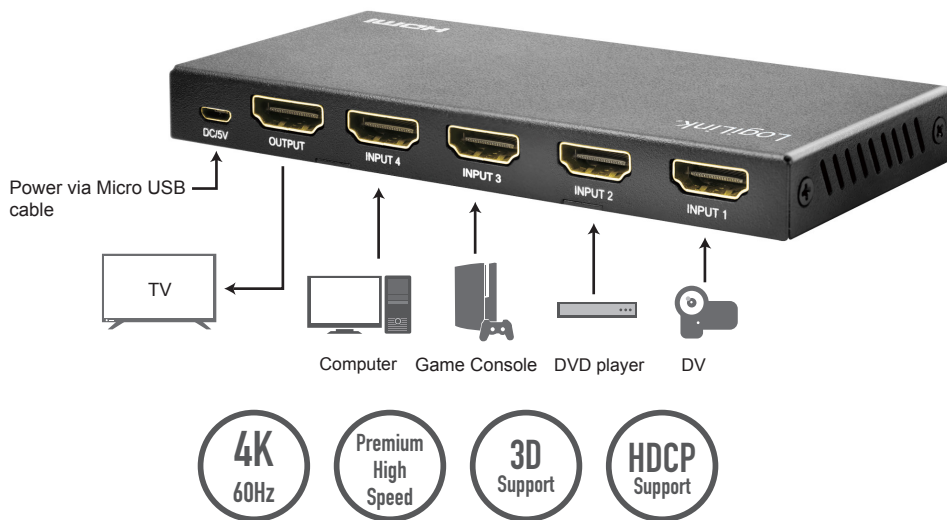

## 4K 4x1 HDMI™ Switch 4K/60 Hz

Art. No.: HD0056

Designed for applications that require the routing of 4 sources to 1 compatible display device. It enables the reliable transmission at video resolutions up to 4K@60 Hz. Features auto and manual switching modes for selection; instantly switching for a smooth video transition between HDMI ports.

### Features:

- » Allows up to four HDMI sources to be connected to one HDMI display
- » Supports manual switching, remote switching or automatic switching (Smart function)
- » Resolution up to UHD 4K@60 Hz (YUV 4:4:4) and Full 3D
- » Bandwidth: 6 Gbps/600 MHz per Channel (18 Gbps total)
- » Supports HDCP 2.2, DDC, HDR and CEC functions
- » Supports 12bit per channel (36bit all channels) deep color
- » Supports uncompressed audio such as LPCM
- » Supports compressed audio such as DTS, Dolby Digital (including DTS-HD Master Audio™ and Dolby TrueHD)

(a) Power LED indicator  
(b) HDMI input 1-4 ports LED indicator  
(c) Auto mode LED indicator  
(d) IR mode LED indicator  
(e) IR signal receiver  
(f) Selection Switch

(g) DC 5V input through Micro USB cable  
(h) HDMI output port  
(i) HDMI input 1-4 ports

(j) Remote power on/off button  
(k) Select HDMI input 1-4  
(l) IR mode on/off button

- (a) Power LED indicator
- (b) HDMI input 1-4 ports LED indicator
- (c) Auto mode LED indicator
- (d) IR mode LED indicator
- (e) IR signal receiver
- (f) Selection Switch
- (g) DC 5V input through Micro USB cable
- (h) HDMI output port
- (i) HDMI input 1-4 ports
- (j) Remote power on/off button
- (k) Select HDMI input 1-4
- (l) IR mode on/off button