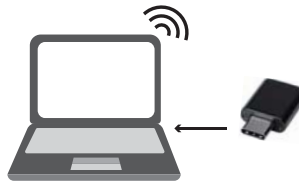

LogiLink®

USB-C™ Wireless Mouse

Art. No.: ID0160

Ideal for Notebook with USB-C™ port

Features:

- » Wireless, optical mini mouse
- » 2.4GHz FSK autolink technology
- » 34 RF channels
- » 6~10 meters operation range
- » 1200 DPI precision optional
- » 3 standard buttons
- » 3 level power saving modes
- » USB-C™ receiver
- » Auto power-saving sleeping function
- » Supports Windows XP/Vista/7/8/10, and MAC OS

USB-C™ port

USB-C™ receiver

Package Contents:

- » 1 x USB-C™ Wireless Mouse
- » 1 x AA Alkaline Batteries
- » 1 x User Manual

Package Informations:

- » Packing Dimension: 130 x 195 x 40mm
- » Packing Weight: 0.132kg
- » Carton Dimension: 430 x 360 x 285mm
- » Carton Q'ty: 40pcs
- » Carton Weight: 5.8kg