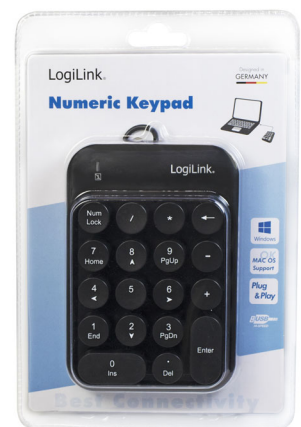

LogiLink®

Numeric Keypad

Art. No.: ID0174

Compact size 18 keys wired numeric keyboard.

Features:

- » Soft and comfortable typing experience with precise control
- » Slim and lightweight for easy portability
- » Plug and Play
- » Supports Windows and MAC OS

Specification:

Interface	USB 1.1
Sensor Light	Blue
Actuation Force	70g±15gf
Life Span (Keystrokes)	8,000,000 cycle
Supporting OS	Windows 7/8/10, MAC OS
Operating Temperature	-5°C~40°C
Operating Humidity	20%-90%
Product Dimension	89.4 x 128.5 x 27.4mm
Product Weight	115g±5g
Cable Length	155cm

Made in China

RoHS
compliant

Best Connectivity

LogiLink®

Numeric Keypad

Art. No.: ID0174

Package Contents:

- » 1 x Numeric Keypad
- » 1 x User Manual

Package Information:

- » Packing Dimension: 225 x 150 x 62mm
- » Packing Weight: 0.18kg
- » Carton Dimension: 468 x 395 x 320mm
- » Carton Q'ty: 40pcs
- » Carton Weight: 8.1kg

ⓘ LED lighting do not support Mac OS.