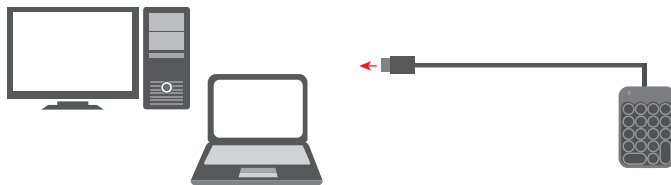

Made in China

RoHS
compliant

Best Connectivity

LogiLink®

Numeric Keypad

Art. No.: ID0174

Package Contents:

- » 1 x Numeric Keypad
- » 1 x User Manual