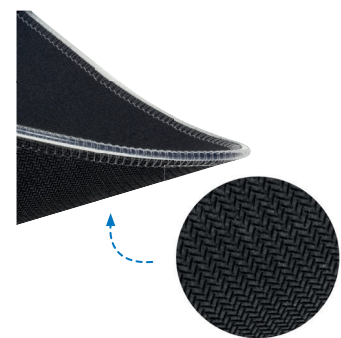

### Features:

- » Ultra smooth surface provides precise, accurate mouse control
- » Non-slip rubber base ensures consistent stability on your desk
- » Switch between 8 RGB lighting modes with one click: White, Blue, Indigo, Green, Yellow, Red, Violet and breathing
- » Surface area: 350 x 260mm
- » Plug and play

### Specification:

Interface	Micro USB
Working Voltage	5V
Working Current	100mA(Max)
Surface Area	350x260mm
Material	Polyester + NR
Weight	210g

Soft LED Strip

One-Click Controller

Non-Slip Rubber Base

ID0183