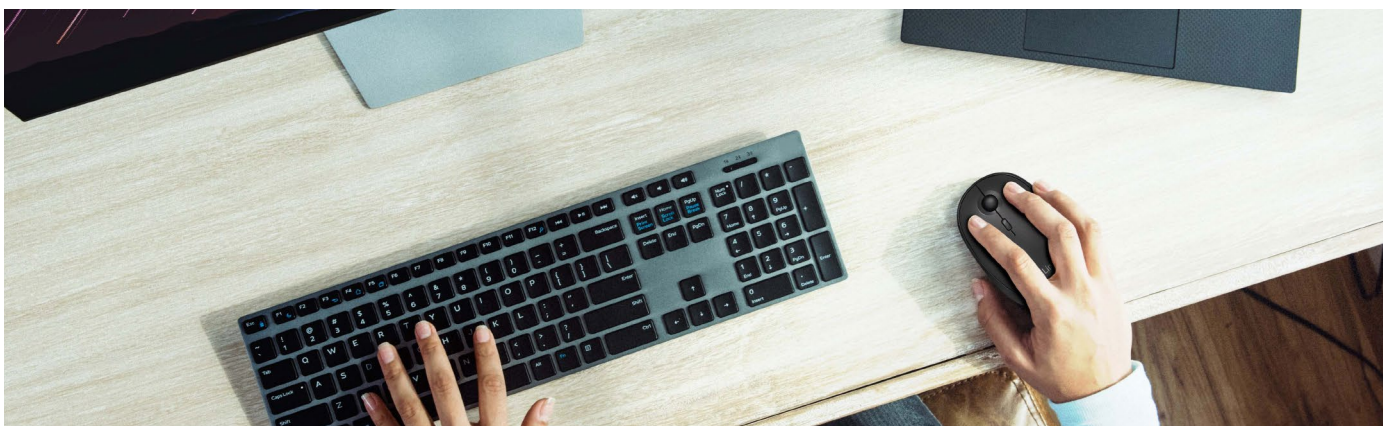

Art-No.	Color	EAN Code
ID0204	Black	4052792065725
ID0205	White	4052792065732

Specifications:

Connectivity	Wireless 2.4 GHz & Bluetooth V4.0
Wireless Receiver	USB-A Receiver
RF Modulation	GFSK
Sensor Resolution	800/1200/1600 dpi
DPI Adjustable Button	Yes
Working Distance	Up to 10 m in open area
Frequency Range	2.402–2.480 MHz
Max. Transmission Power	3,981 mW
Power Saving Mode	3-level power sleep mode
On/Off Switch	Yes
Battery Type	400 mA Lithium battery
Charging Time	2,5 hours
Housing Material	ABS
Storage Temperature	-20–60°C
Storage Humidity	20–90% RH (no condensation)
Operating Temperature	-5–40°C
Operating Humidity	20–90% RH (no condensation)
Dimensions	10,47x6,64x3,42 cm
Weight	60 g

Package Contents:

- » 1x Bluetooth & Wireless Mouse
- » 1x USB Receiver
- » 1x USB-C Charging Cable
- » 1x User Manual

Package Information:

- » Packing Dimension: 170x130x30 mm
- » Packing Weight: 0,15 kg
- » Carton Dimension: 370x365x280 mm
- » Carton Q'ty: 40 pcs
- » Carton Weight: 5,8 kg

*The specifications and pictures are subject to change without prior notice.
*All trade names referenced are the registered trademarks of their respective owners.

Made in China