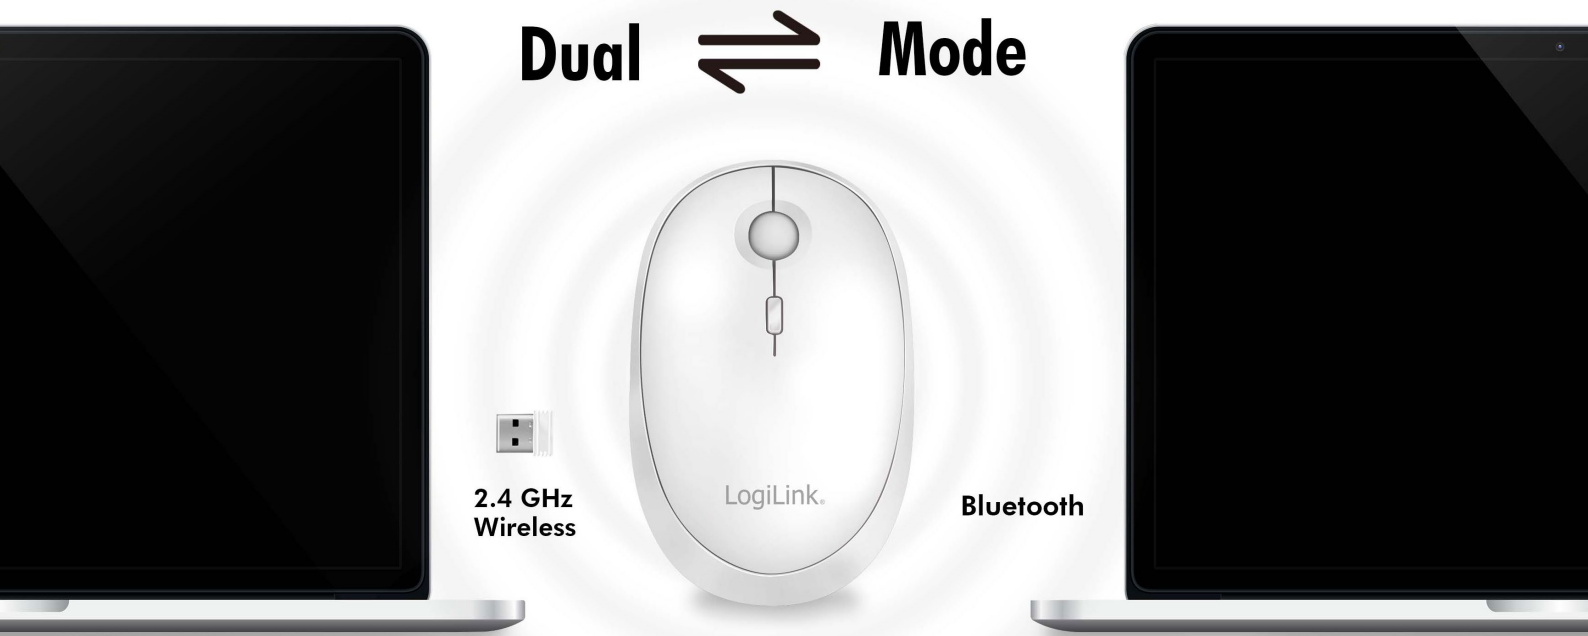

Dual $\rightleftharpoons$ Mode

2.4 GHz
Wireless

LogiLink.

Bluetooth

Connect Your Way

Easily connect up to two devices such as laptops, computers or tablets via Bluetooth or 2.4 GHz wireless and switch between them with the tap of a button. Works on Windows, Mac OS, Android and iOS operating systems.

On-The-Fly DPI Button

Switch to 800/1200/1600 resolution with the DPI button in an instant; it provides sensitivity and accurate tracking on various surfaces. Simply change the cursor sensitivity based on what you are doing to meet your daily work needs.

All-Day Comfort

Designed for hours of comfort, features a curved shape for great palm support, and a scroll wheel for superior control. The comfortable design is also compact and wireless, so you can take it anywhere.

Energy-Efficient Design

Saves power by going into sleep mode after 10 minutes of inactivity and wakes up with a click of a button.