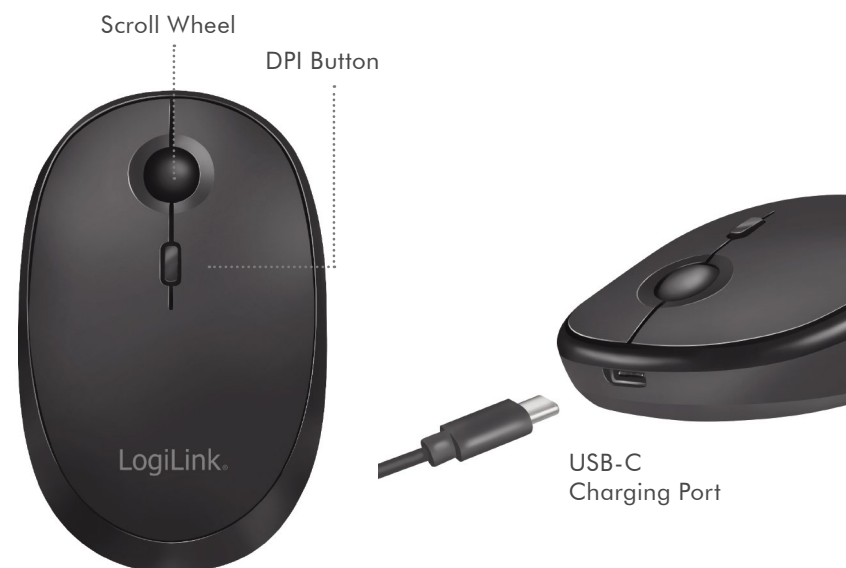

## All-Day Comfort

Designed for hours of comfort, features a curved shape for great palm support, and a scroll wheel for superior control. The comfortable design is also compact and wireless, so you can take it anywhere.

## Energy-Efficient Design

Saves power by going into sleep mode after 10 minutes of inactivity and wakes up with a click of a button.

Mode  
Switch

ON/OFF  
Switch

Scroll Wheel

DPI Button

LogiLink.

USB-C  
Charging Port