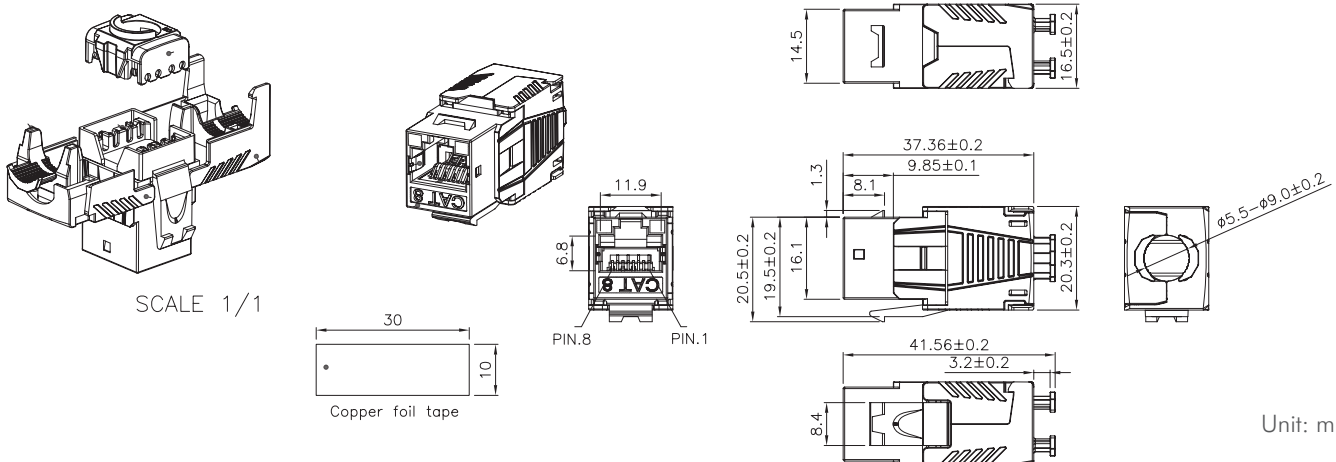

RJ45 Keystone Jack PrimeLine Cat.8.1 STP 180° Shielded, GHMT verified

Part no.: KJ58C08

Technical Features

Cat.8.1 Class I ISO/IEC TR11801-9901-2014

Comply with ANSI/TIA 568-C.2-1 standard

IEEE 802.3af PoE and IEEE 802.3at PoE+ applications

For solid and stranded wire 22AWG to 24AWG

Suitable for cable jackets 5.5 to 9.0mm OD

Full shielded with zinc alloy housing

GHMT verified (2 connector channel)

Fits for 1U24port and 1U48port keystone panel

Technical Drawings

Unit: mm

KJ58C08

4 052792 048056

Made in China

www.logilink.com

RoHS
compliant

* The specifications and pictures are subject to change without notice.
*All trade names referenced are the registered trademark of their respective owners.

Package Contents

Cat. 8.1 Fully Shielded Keystone Jack x 1

Packaging Informations

Packing Dimension	10 x 12 x 0.04mm
Packing Weight	0.0346kg
Carton Dimension	480 x 390 x 253mm
Carton Q'ty	500pcs
Carton Weight	17.3kg