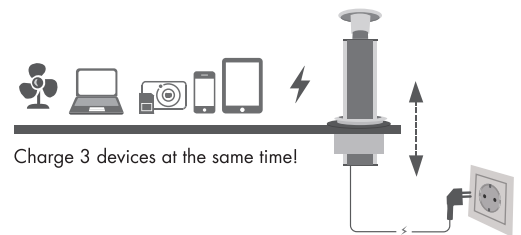

LogiLink®

Table Pop-Up 3-Way Sockets

Art. No.: LPS235

Reliable electrical outlet with Kids-friendly pull up / down mechanism. Simple to set up in your home, office, meeting room, desk. You can fully retract it underneath the tabletop for a clean and uncluttered look.

Features:

- » 3 Pop up socket (German Type, 3x CEE7/3 socket)
- » Fit for computer desk table with cable hole diameter 80mm
- » Charging function with LED
- » With child safety Lock
- » Housing material: AL metal
- » Max. Connected load 3500W, 16A/250V
- » Cable Spec.: 3Gx1.5mm²
- » Cable length: 1.8m