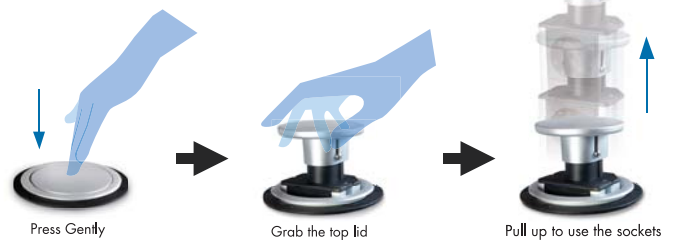

LogiLink®

Table Pop-Up 3-Way Sockets

Art. No.: LPS235

Reliable electrical outlet with Kids-friendly pull up / down mechanism. Simple to set up in your home, office, meeting room, desk. You can fully retract it underneath the tabletop for a clean and uncluttered look.

Features:

- » 3 Pop up socket (German Type, 3x CEE7/3 socket)
- » Fit for computer desk table with cable hole diameter 80mm
- » Charging function with LED
- » With child safety Lock
- » Housing material: AL metal
- » Max. Connected load 3500W, 16A/250V
- » Cable Spec.: 3Gx1.5mm²
- » Cable length: 1.8m

Package Contents:

- » 1 x Table Pop-Up 3-Way Sockets
- » 1 x User Manual

Package Informations:

- » Packing Dimension: 320 x 130 x 110mm
- » Packing Weight: 0.8kg
- » Carton Dimension: 570 x 340 x 280mm
- » Carton Q'ty: 10pcs
- » Carton Weight: 8.5kg

Warning

- *Do not plug in a row.
- *Do not install around sink, it can retract but not waterproof.

LPS235

Made in China

RoHS
compliant

* The specifications and pictures are subject to change without notice.
* All trade names referenced are the registered trademark of their respective owners.