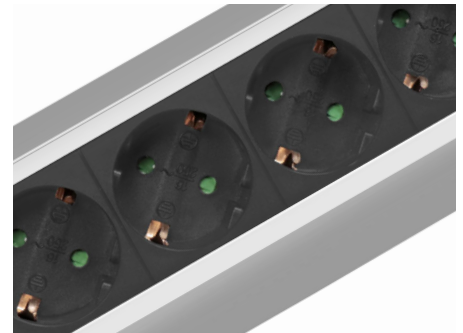

## 4-way Table Socket Outlet with 2 USB Charging Ports

Art. No.: LPS236U

Easy access to 4 safety sockets and 2 USB ports on desk with illuminated switch.

### Features:

- » 4x sockets, German type
- » 2 USB charging ports, DC5V total power 2.1A (10W)
- » Ideal for connecting various devices with power directly on the desktop
- » Aluminum shell with a matte, insensitive surface
- » Illuminated on/off switch
- » Children protection
- » Max. Connected load 3680W, 230V
- » Cable Spec: H05VV-F 3G 1.5mm<sup>2</sup>
- » Cable length: 1.5m

Safety socket, 4 x 16A

### Specification:

Input Voltage	230 VAC, 50 Hz
Maximum Load	16 A, up to 3680 W
USB output	DC5V total power 2.1A (10W)
German Type Sockets	4 pcs
Power Cord	3G 1.5mm <sup>2</sup>
Class of IP	IP20
Length	150cm
Dimensions	405 x 92 x 75mm
Weight	0.811kg