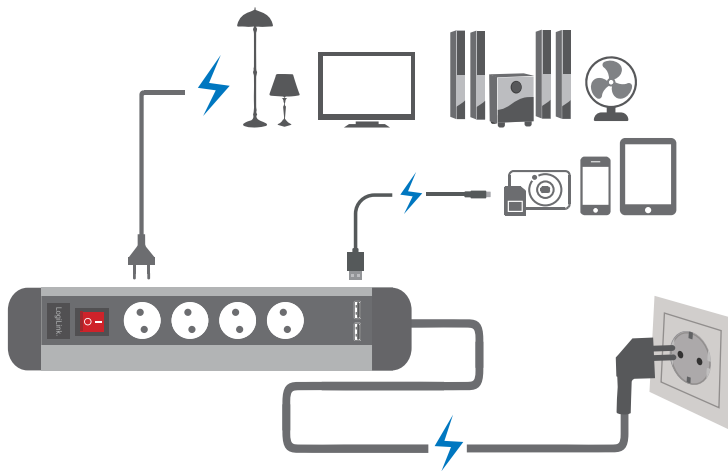

LogiLink®

4-way Table Socket Outlet with 2 USB Charging Ports

Art. No.: LPS236U

16A
230V
3680W Max

2 USB
Charging port

Indoor

LED
Indicator

Cable
Length
1,5mm²

ON/OFF
Switch

Package Contents:

- » 1 x 4-way Table Socket Outlet with 2 USB Charging Ports

Package Information:

- » Packing Dimension: mm
- » Packing Weight: kg
- » Carton Dimension: mm
- » Carton Q'ty: pcs
- » Carton Weight: kg

Warning

- *Do not plug in a row.
- *Do not install around sink, it can retract but not waterproof.

LPS236U

Made in China

RoHS
compliant

* The specifications and pictures are subject to change without notice.
* All trade names referenced are the registered network of their respective owners.