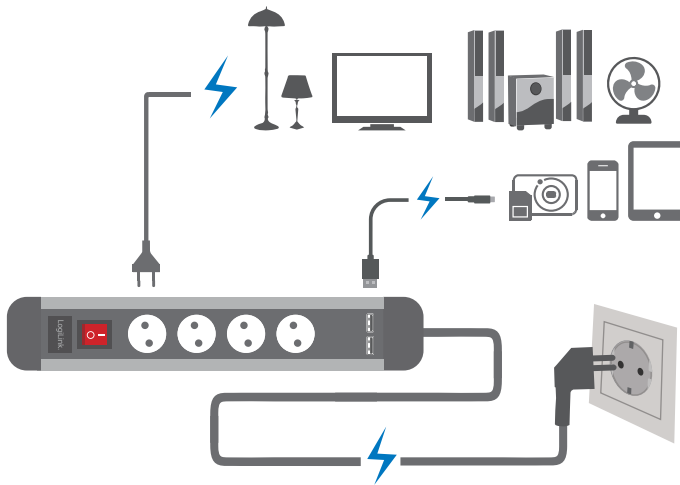

Safety socket, 4 x 16A

Specification:

Input Voltage	250 VAC, 50 Hz
Maximum Load	16 A, up to 3680 W
USB output	DC5V total power 2.1A (10W)
Surge Protection Data	Up.1.8KV; Uc: 255V; Uoc 3KV Typ3
German Type Sockets	4 pcs
Power Cord	3G 1.5mm ²
Class of IP	IP20
Length	150cm
Dimensions	400 x 75 x 50mm
Weight	0.595kg

2 USB charging ports

LPS237U

Made in China

RoHS
compliant

* The specifications and pictures are subject to change without notice.

*All trade names referenced are the registered namework of their respective owners.

Best Connectivity

LogiLink®

4-way Socket Outlet with 2 USB Charging Ports

Art. No.: LPS237U

Package Contents:

- » 1 x 4-way Table Socket Outlet with 2 USB Charging Ports

Package Information:

- » Packing Dimension: mm
- » Packing Weight: kg
- » Carton Dimension: mm
- » Carton Q'ty: pcs
- » Carton Weight: kg

Warning

- *Do not plug in a row.
- *Do not install around sink, it can retract but not waterproof.

LPS237U

Made in China

RoHS
compliant

* The specifications and pictures are subject to change without notice.
* All trade names referenced are the registered trademark of their respective owners.