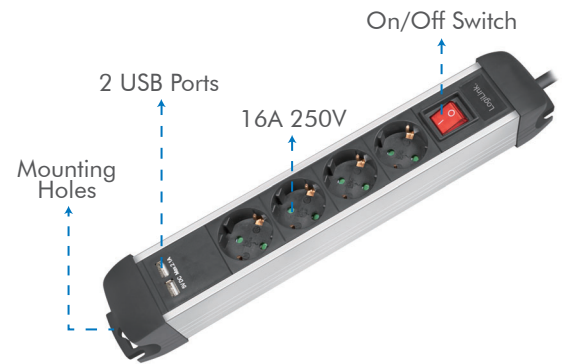

LogiLink®

4-way Socket Outlet with 2 USB Charging Ports

Art. No.: LPS237U

Socket outlet with 4 safety sockets, 2 USB ports, illuminated switch and child protection.

Features:

- » 4x sockets, German type
- » 2 USB charging ports, DC5V total power 2.1A (10W)
- » Aluminum shell with a matte, insensitive surface
- » Illuminated on/off switch
- » Children protection
- » Max. Connected load 3680W, 250V
- » Cable Spec: H05VV-F 3G 1.5mm²
- » Cable length: 1.5m

Safety socket, 4 x 16A

Specification:

Input Voltage	250 VAC, 50 Hz
Maximum Load	16 A, up to 3680 W
USB output	DC5V total power 2.1A (10W)
Surge Protection Data	Up.1.8KV; Uc: 255V; Uoc 3KV Typ3
German Type Sockets	4 pcs
Power Cord	3G 1.5mm ²
Class of IP	IP20
Length	150cm
Dimensions	400 x 75 x 50mm
Weight	0.595kg

2 USB charging ports

LPS237U

Made in China

RoHS
compliant

* The specifications and pictures are subject to change without notice.

*All trade names referenced are the registered namework of their respective owners.

Best Connectivity

LogiLink®

4-way Socket Outlet with 2 USB Charging Ports

Art. No.: LPS237U

Package Contents:

- » 1 x 4-way Table Socket Outlet with 2 USB Charging Ports

Package Information:

- » Packing Dimension: mm
- » Packing Weight: kg
- » Carton Dimension: mm
- » Carton Q'ty: pcs
- » Carton Weight: kg