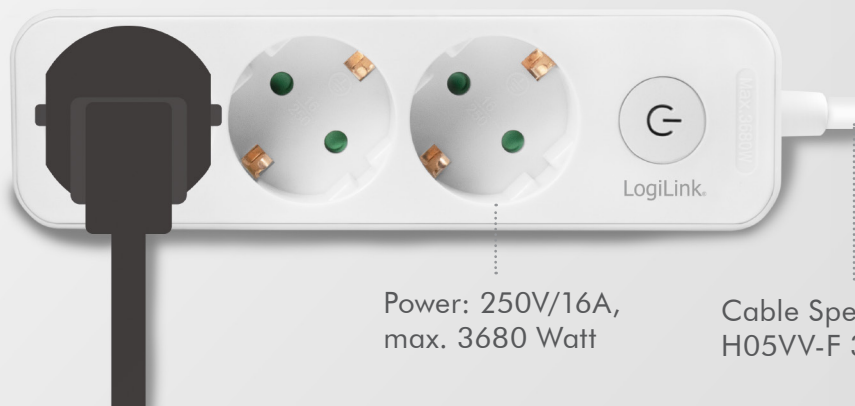

LogiLink®

Power Strip with Switch

Art. No.: LPS244
LPS245
LPS246
LPS247

Multiple outlets for your appliances through a single hub - perfect for indoor use.

 IP20

 Cable Length
1.5m

3 x safety sockets
(German type, CEE 7/3)

Illuminated
on/off button

Power: 250V/16A,
max. 3680 Watt

Cable Specification:
H05VV-F 3G 1.5 mm²

Best Connectivity

RoHS
compliant

*The specifications and pictures are subject to change without prior notice.
*All trade names referenced are the registered trademarks of their respective owners.