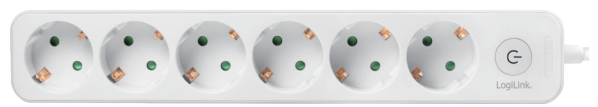

LogiLink®

Power Strip with Switch

Art. No.: LPS244
LPS245
LPS246
LPS247

Multiple outlets for your appliances through a single hub - perfect for indoor use.

 IP20

 Cable Length
1.5m

3 x safety sockets
(German type, CEE 7/3)

Illuminated
on/off button

Power: 250V/16A,
max. 3680 Watt

Cable Specification:
H05VV-F 3G 1.5 mm²

Best Connectivity

RoHS
compliant

*The specifications and pictures are subject to change without prior notice.
*All trade names referenced are the registered trademarks of their respective owners.

Made in China

LogiLink®

Power Strip with Switch

Art. No.: LPS244
LPS245
LPS246
LPS247

LPS244

3-way

4052792057768

LPS245

4-way

4052792057775

LPS246

5-way

4052792057782

LPS247

6-way

4052792057799