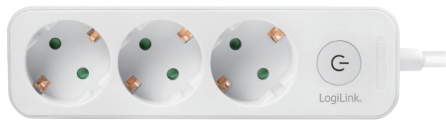

LogiLink®

Power Strip with Switch

Art. No.: LPS244
LPS245
LPS246
LPS247

Multiple outlets for your appliances through a single hub - perfect for indoor use.

 IP20

 Cable Length
1.5m

3 x safety sockets
(German type, CEE 7/3)

Illuminated
on/off button

Power: 250V/16A,
max. 3680 Watt

Cable Specification:
H05VV-F 3G 1.5 mm²

Best Connectivity

RoHS
compliant

*The specifications and pictures are subject to change without prior notice.
*All trade names referenced are the registered trademarks of their respective owners.

Made in China

LogiLink®

Power Strip with Switch

Art. No.: LPS244
LPS245
LPS246
LPS247

LPS244

3-way

4052792057768

LPS245

4-way

4052792057775

LPS246

5-way

4052792057782

LPS247

6-way

4052792057799