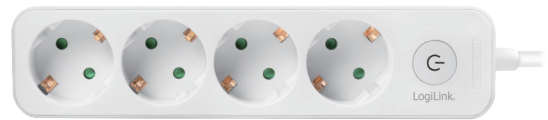

LogiLink®

Power Strip with Switch

Art. No.: LPS244
LPS245
LPS246
LPS247

Multiple outlets for your appliances through a single hub - perfect for indoor use.

 IP20

 Cable Length
1.5m

3 x safety sockets
(German type, CEE 7/3)

Illuminated
on/off button

Power: 250V/16A,
max. 3680 Watt

Cable Specification:
H05VV-F 3G 1.5 mm²

Best Connectivity

RoHS
compliant

*The specifications and pictures are subject to change without prior notice.
*All trade names referenced are the registered trademarks of their respective owners.

Made in China

LogiLink®

Power Strip with Switch

Art. No.: LPS244
LPS245
LPS246
LPS247

LPS244

3-way

4052792057768

LPS245

4-way

4052792057775

LPS246

5-way

4052792057782

LPS247

6-way

4052792057799