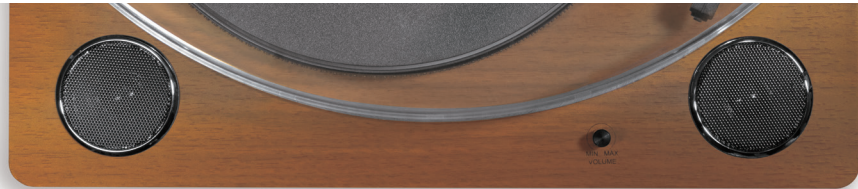

## 4-Way Power Strip with Individual Switches

Art. No.: LPS251  
LPS252

Multiple outlets with individual switches provide quick and safe control for your home appliances through a single power strip - perfect for home and office.

Cable Specification:  
H05VV-F 3G 1.5 mm<sup>2</sup>

Illuminated Master  
on/off Button

4 x safety sockets  
(German type, CEE 7/3)

Power: 250V/16A,  
max. 3680 Watt

Cable  
Length  
1.5m

IP20

with  
Safety  
Shutter

### Features:

- » Safety shutter multi-socket made of highly break-resistant polycarbonate allows you to conveniently switch up to 4 different devices individually - 1 main switch (2-pin) and 4 device switches (2-pin)
- » All switches are illuminated and thus serve for quick and safe control
- » Comes with a 1.5m cable (H05VV-F 3G1.5mm<sup>2</sup>); serves as an ideal power source for indoor use
- » Convenient screw holes for easy installation