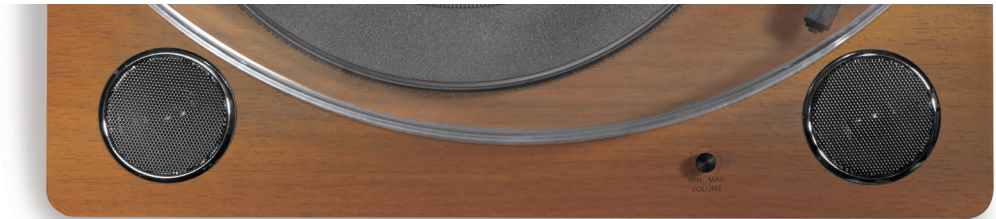

## Multicolor Power Strip with Individual Switches

Art. No.: LPS257  
LPS258  
LPS259

Multiple outlets with individual switches provide quick and safe control for your home appliances through a single power strip - perfect for home and office.

Cable Specification:  
H05VV-F 3G 1.5 mm<sup>2</sup>

Illuminated Master  
on/off Button

4 x safety sockets  
(German type, CEE 7/3)

Power: 250V/16A,  
max. 3680 Watt

Cable  
Length  
1.5m

IP20

with  
Safety  
Shutter

### Features:

- » Multiple sockets strip with individually switches with 45° inserts - perfect for earthed contact plugs, angled plugs, European and contour plugs
- » Safety shutter multi-socket made of highly break-resistant polycarbonate allows you to conveniently switch up to 4 different devices individually - main switch (2-pin) and device switches (2-pin)
- » All switches are illuminated and thus serve for quick and safe control
- » Comes with a 1.5m cable (H05VV-F 3G1.5mm<sup>2</sup>); serves as an ideal power source for indoor use
- » Safe and stylish with a multicolor design: easily identify which socket is for which device

### Package Content:

- » 1 x Multicolor Power Strip with Individual Switches