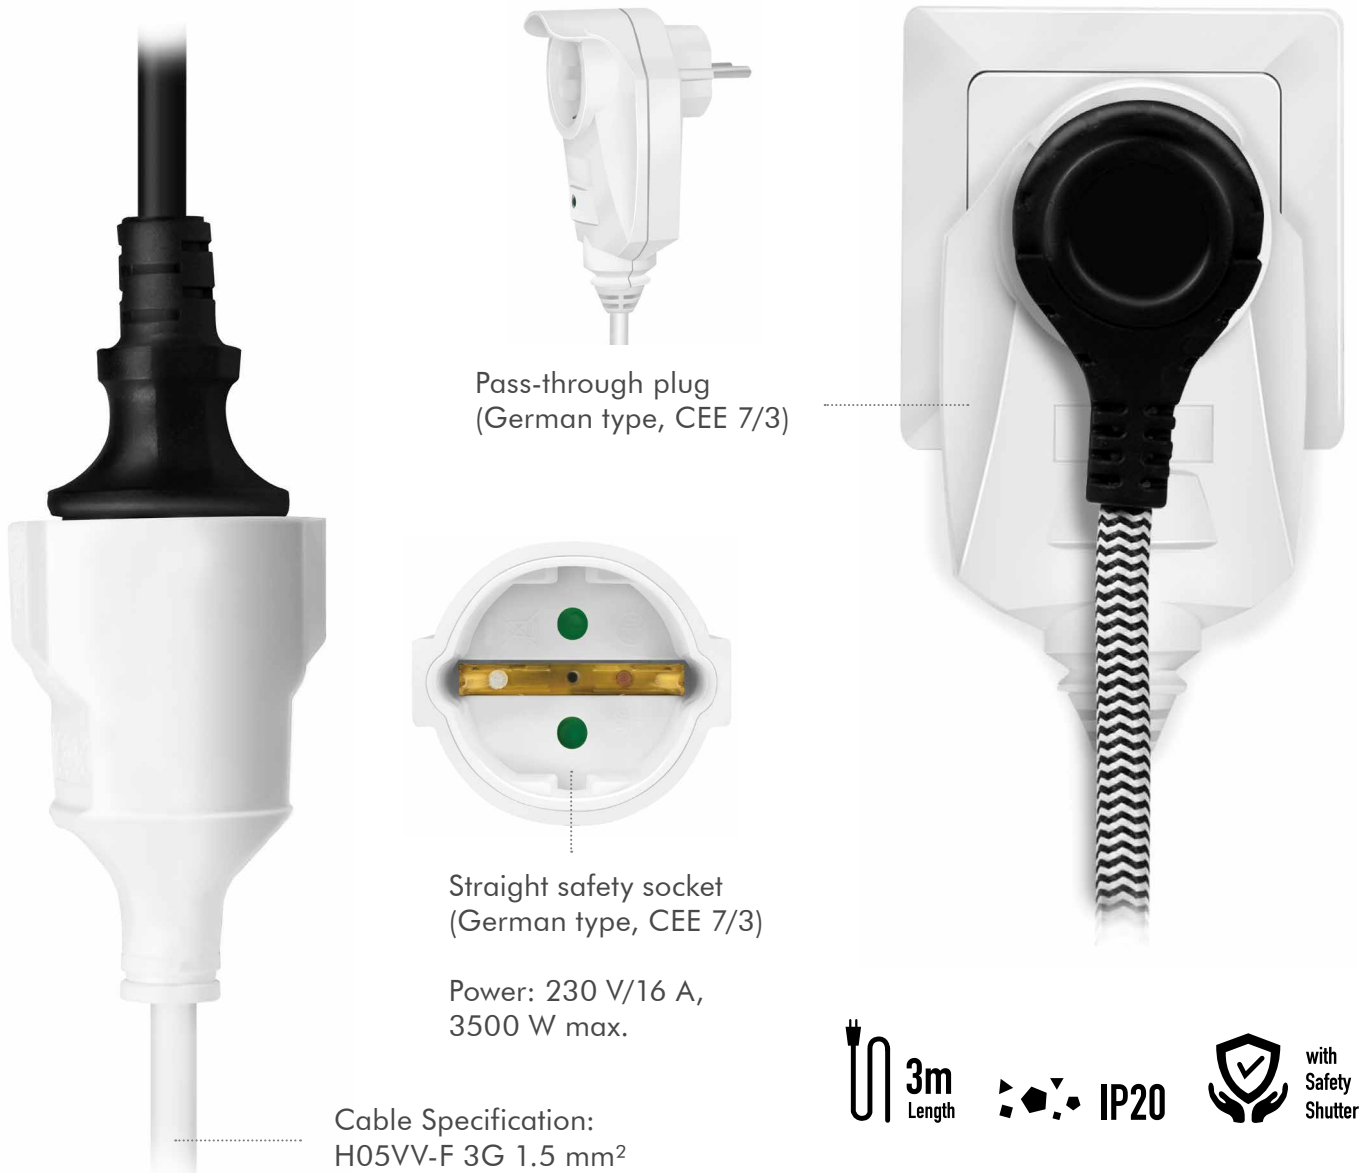

LogiLink®

Power Extension Cable, 3 m
1 Safety Socket & 1 Pass-through Plug

Art. No.: LPS275

Power extension cable with pass-through plug on the back of AC outlet, never again be an issue that your power strip takes up the wall AC outlet. Whether at home or the office, the reliable extension cord comes in handy for plugging in anything.

Pass-through plug
(German type, CEE 7/3)

Straight safety socket
(German type, CEE 7/3)

Power: 230 V/16 A,
3500 W max.

Cable Specification:
H05VV-F 3G 1.5 mm²

*The specifications and pictures are subject to change without prior notice.
*All trade names referenced are the registered trademarks of their respective owners.

LogiLink®

Power Extension Cable, 3 m 1 Safety Socket & 1 Pass-through Plug

Art. No.: LPS275

Features:

- » Straight safety socket to pass-through plug-perfect for earthed contact plugs, angled plugs, European and contour plugs
- » With a pass-through plug on the AC outlet, convenient for the devices needed a wall AC outlet
- » Comes with a 3 m cable (H05VV-F 3G1.5 mm²); serves as an ideal power source for indoor use

Specifications:

Connection 1	Safety socket, straight
Connection 2	Pass-through plug
Waterproof Grade	IP20
Diameter	3x1.5 mm ²
Power	230 V/16 A, 50 Hz, max. 3500 W
Cable Length	3 m
Color	White

Package Content: