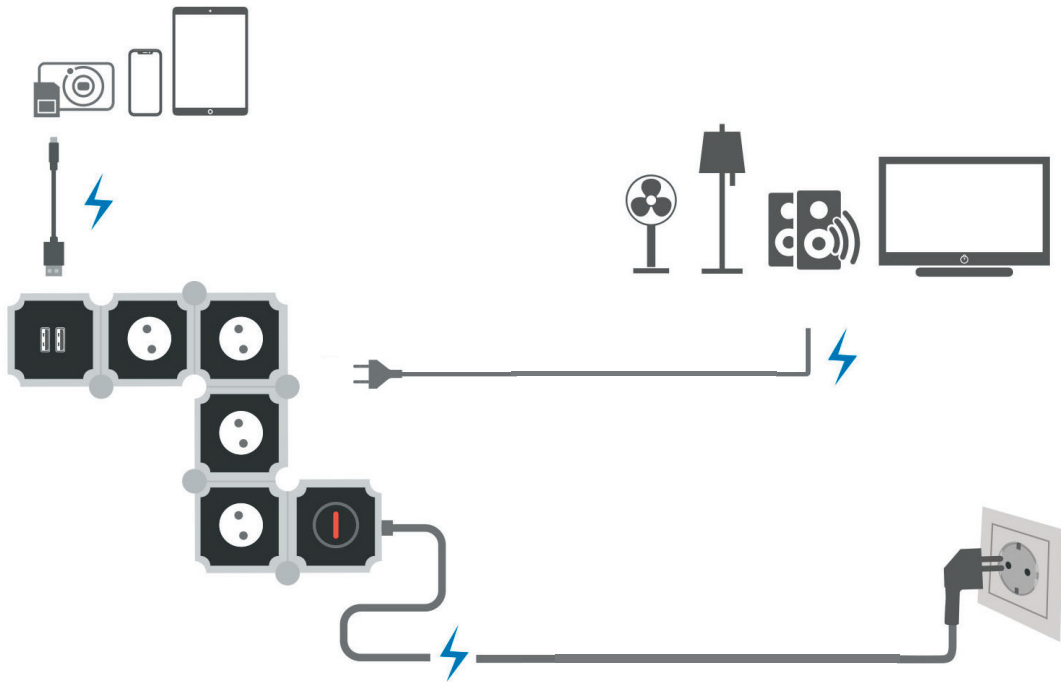

Power: 230 V/16 A, 3680 W max.

Illuminated
on/off Button

4x safety sockets
(German type, CEE 7/3)

2x USB Fast Charging Ports
with 5 V/2,4 A (12 W)

CEE 7/7 Plug

The flexible power strip can be changed and deformed in 180° in different directions. Ideal for rotating the power strip to adjust the shape you want.

The 2 USB ports deliver optimum fast charging speeds up to 2,4 A.

Able to adapt into different places with rotatable sockets.

LogiLink®

4-Way Flexible Power Strip with 2-USB Charging Port

Art. No.: LPS276U

Package Contents:

- » 1x 4-Way Flexible Power Strip with 2-USB Charging Port
- » 1x User Manual

Package Information:

- » Packing Dimension: 420x100x60 mm
- » Packing Weight: 0,65 kg
- » Carton Dimension: 440x225x320 mm
- » Carton Q'ty: 10 pcs
- » Carton Weight: 7,8 kg