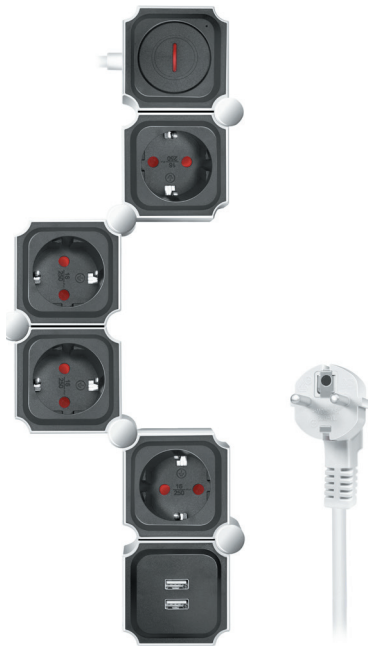

LogiLink®

4-Way Flexible Power Strip with 2 USB Charging Ports

Art. No.: LPS276U

German Type

Perfect for Indoor Use

This flexible power strip features 4 sockets and 2 USB fast charging ports; easily change form that bends into any shapes to fit around furniture and in tight space.

Power: 230 V/16 A, 3680 W max.

Illuminated
on/off Button

4x safety sockets
(German type, CEE 7/3)

2x USB Fast Charging Ports
with 5 V/2,4 A (12 W)

CEE 7/7 Plug

The flexible power strip can be changed and deformed in 180° in different directions. Ideal for rotating the power strip to adjust the shape you want.

The 2 USB ports deliver optimum fast charging speeds up to 2,4 A.

Able to adapt into different places with rotatable sockets.

LogiLink®

4-Way Flexible Power Strip with 2-USB Charging Port

Art. No.: LPS276U

Package Contents:

- » 1x 4-Way Flexible Power Strip with 2-USB Charging Port
- » 1x User Manual

Package Information:

- » Packing Dimension: 420x100x60 mm
- » Packing Weight: 0,65 kg
- » Carton Dimension: 440x225x320 mm
- » Carton Q'ty: 10 pcs
- » Carton Weight: 7,8 kg