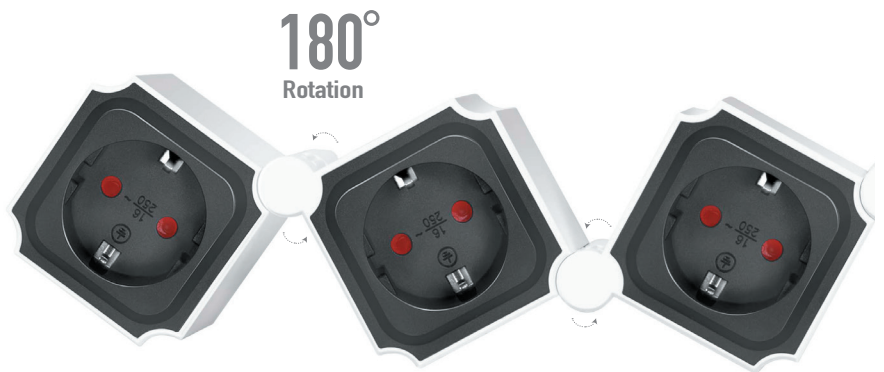

LogiLink®

5-Way Flexible Power Strip with Switch

Art. No.: LPS277

Perfect for Indoor Use

This flexible power strip features 5 sockets; easily change form that bends into any shapes to fit around furniture and in tight space.

German Type

RoHS
compliant

*The specifications and pictures are subject to change without prior notice.
*All trade names referenced are the registered trademarks of their respective owners.

1.5m
Length

IP20

with
Safety
Shutter

Cable Specification: H05VV-F 3G 1,5 mm²

Power: 230 V/16 A, 3680 W max.

Illuminated
on/off Button

5x safety sockets
(German type, CEE 7/3)

CEE 7/7 Plug

180°
Rotation

The flexible power strip can be changed and deformed in 180° in different directions. Ideal for rotating the power strip to adjust the shape you want.

Specifications:

Rated Power	230 V/16 A, 50 Hz, max. 3680 W
Standby Power Consumption	2,46 W
Sockets Type	5x German Sockets CEE7/3
Socket with Increased Contact Protection	Yes
Socket with Safety Shutter	Yes
Ingress Protection Rating	IP20
Cable Specification	H05VV-F 3G 1,5mm ²
Cable Length	1,5 m
ON/OFF Switch	Yes
Color	White and Black
LED Indicator	LED for Power
Housing Material	PC
Operating Temperature	0–35°C
Operating Humidity	40–75% RH (no condensation)
Storage Temperature	-10–50°C
Storage Humidity	10–80% RH (no condensation)
Dimensions	36x6,7x 3,8 cm
Weight	650 g