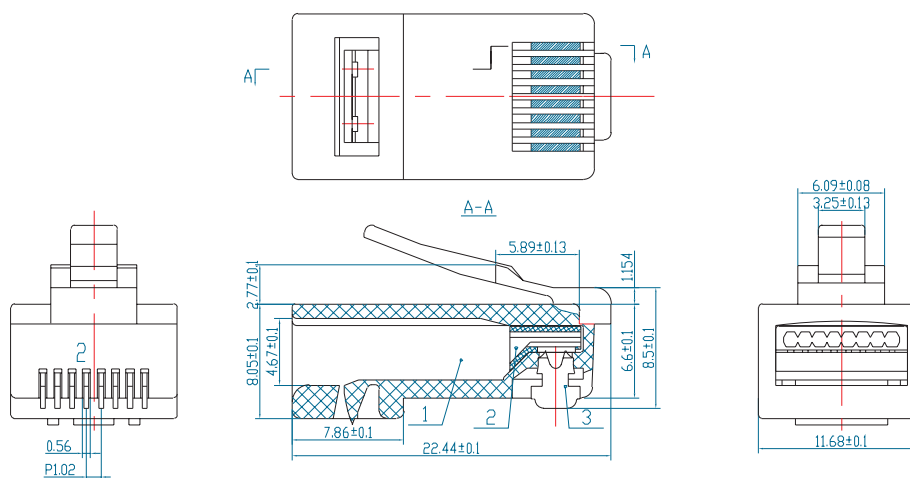

Cat.5e RJ45 Plug Connector, shielded, with insert

Part no.: MP0004

Technical Features

CAT5e modular plug

Suitable for 8P8C round cables

Shielded plug

Gold-plated contacts

Incl. threading relief

Packaging unit: 100 pieces

Technical Drawings

MP0004

4 052792 003840

Made in China

www.logilink.com

RoHS
compliant

* The specifications and pictures are subject to change without notice.
*All trade names referenced are the registered trademark of their respective owners.

Package Contents

100pc x Cat.5e RJ45 plug connector

Packaging Informations

Packing Dimension	180 x 220mm
Packing Weight	0.24kg
Carton Dimension	360 x 310 x 260mm
Carton Q'ty	50pc
Carton Weight	13kg

MP0004