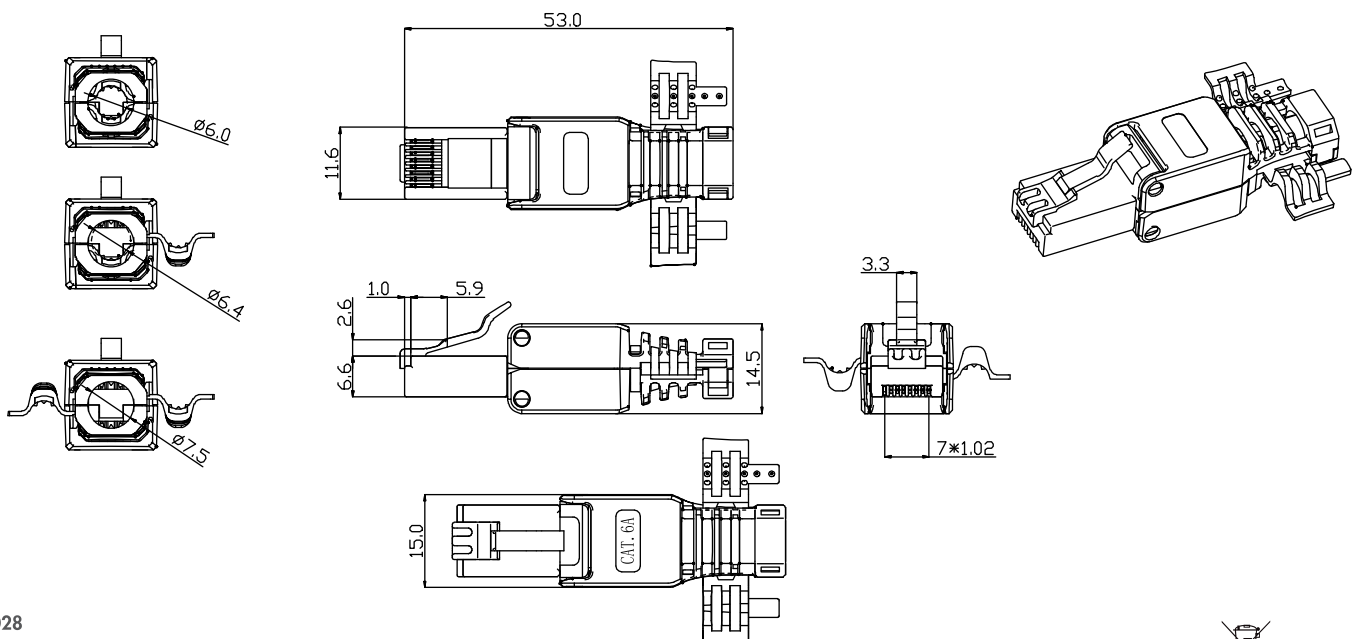

Cat.6A RJ45 Field Plug, Toolless

Art no.: MP0028

Technical Features

Cat.6A Class EA Channel tested

Field Installed RJ45 unshielded connector

For round cable 5 - 6.5 mm OD

For AWG 22-24 cable

Hood Color: White RAL9003

Technical Drawings

MP0028

4 052792 048667
Made in China

www.logilink.de

RoHS
compliant

* The specifications and pictures are subject to change without notice.
*All trade names referenced are the registered trademark of their respective owners.

Package Contents

1 x Cat.6A RJ45 Field Plug

Packaging Information

Packing Dimension	100 x 70 x 4mm
Packing Weight	0.019kg
Carton Dimension	620 x 420 x 230mm
Carton Q'ty	1000pcs
Carton Weight	20kg

MP0028

4 052792 048667
Made in China