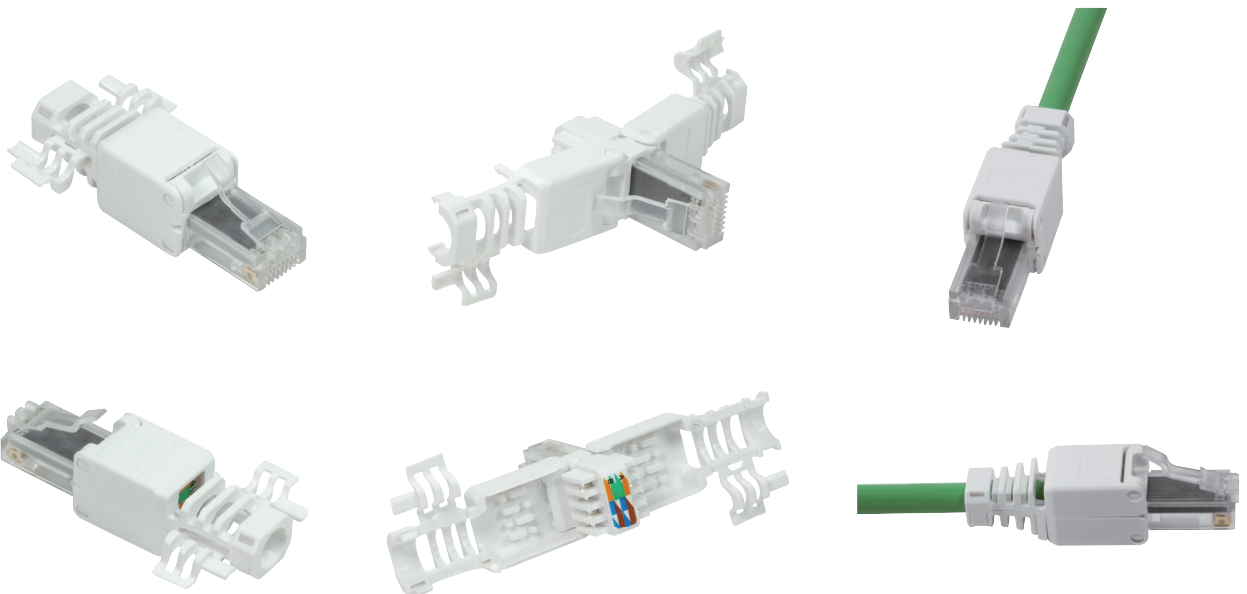

Cat.6A RJ45 Field Plug, Toolless

Art no.: MP0028

Technical Features

Cat.6A Class EA Channel tested

Field Installed RJ45 unshielded connector

For round cable 5 - 6.5 mm OD

For AWG 22-24 cable

Hood Color: White RAL9003

Technical Drawings

MP0028

4 052792 048667
Made in China

www.logilink.de

RoHS
compliant

* The specifications and pictures are subject to change without notice.
*All trade names referenced are the registered trademark of their respective owners.

Package Contents

1 x Cat.6A RJ45 Field Plug

Packaging Information

Packing Dimension	100 x 70 x 4mm
Packing Weight	0.019kg
Carton Dimension	620 x 420 x 230mm
Carton Q'ty	1000pcs
Carton Weight	20kg

MP0028

4 052792 048667
Made in China