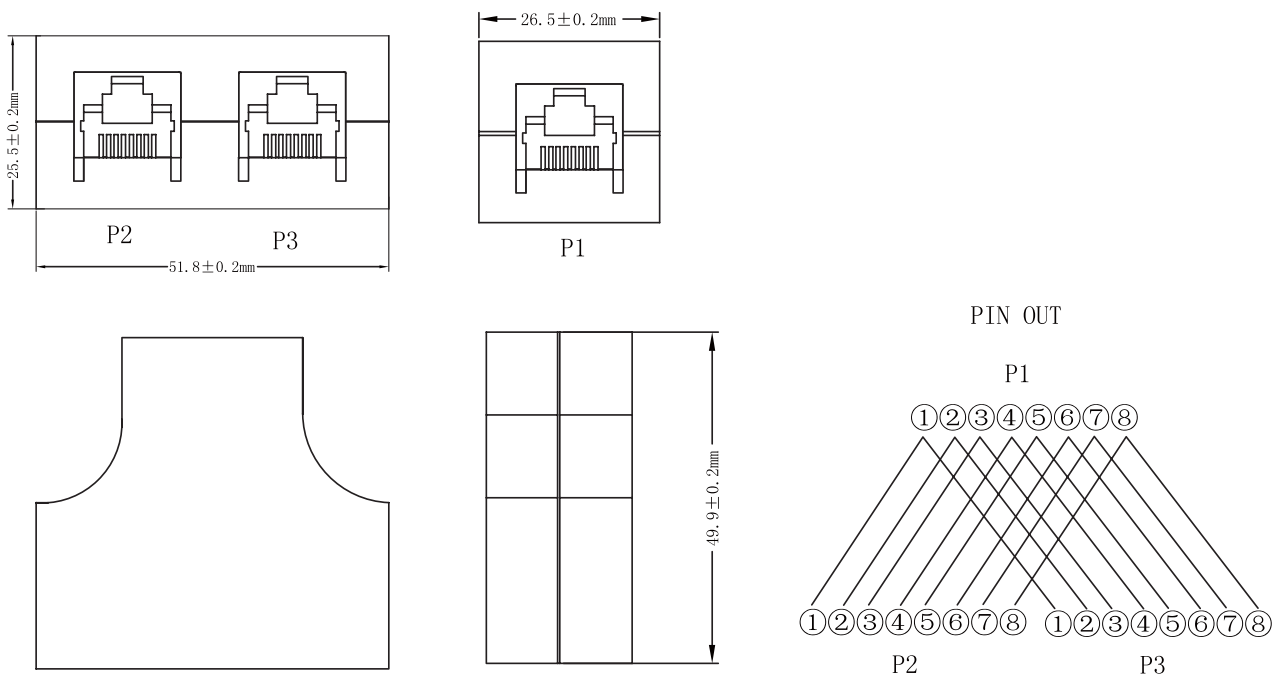

Technical Drawings

MP0039

4 052792 049206

Made in China

www.logilink.de

RoHS
compliant

* The specifications and pictures are subject to change without notice.
*All trade names referenced are the registered trademark of their respective owners.