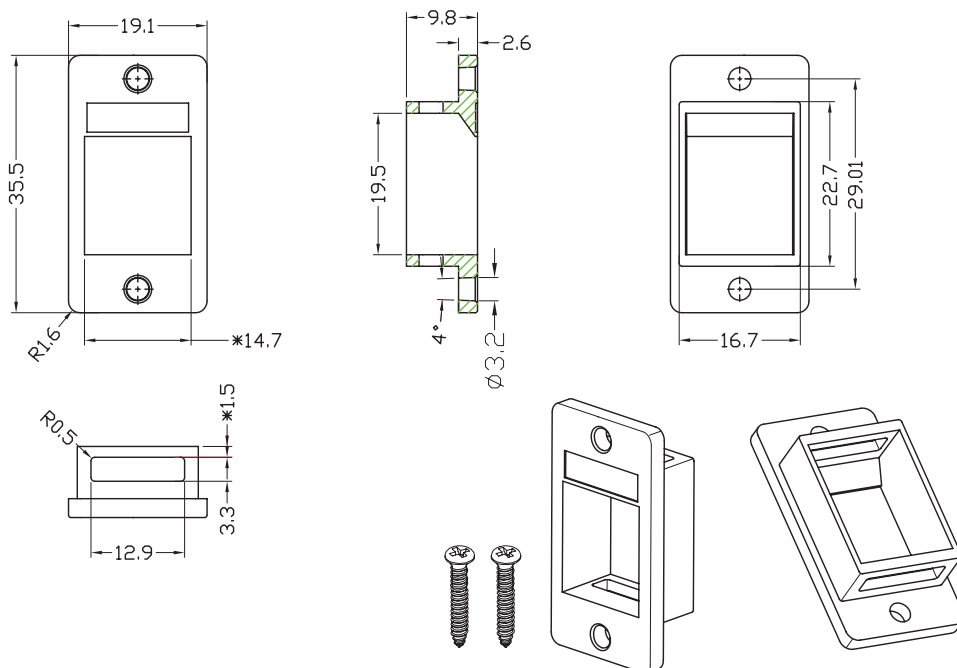

Mounting Bracket for Keystone Modules

Art no.: MP0054

Technical Features

For keystone modules max. 19.2 x 14.9mm

For easy snap-in assembly of a keystone module

Two holes for screw fixing, 29.01mm apart

With integrated label field

Includes 2 screws

Technical Drawings

MP0054

4 052792 055481

Made in China

www.logilink.de

RoHS
compliant

* The specifications and pictures are subject to change without notice.
*All trade names referenced are the registered trademark of their respective owners.

Package Contents

Mounting Bracket for Keystone Modules x1

M3*8mm Screws x2

Packaging Information

Packing Dimension	mm
Packing Weight	kg
Carton Dimension	mm
Carton Q'ty	pcs
Carton Weight	kg

MP0054

4 052792 055481