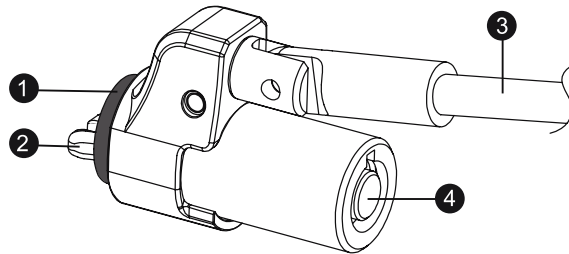

NBS013

Made in China

LogiLink®

Notebook Key Lock for Nano Slot

Art. No.: NBS013

How to Use:

- ① Spacers
- ② Lock
- ③ Cable
- ④ Keyhole

1. Insert the key into the lock hole behind the lock.
2. Wrap the cable around a firm object.
3. Insert the key lock **A** into the notebook and turn the key **B** anticlockwise.
4. Remove the key from the keyhole.

Package Content:

- » 1x Notebook Key Lock for Nano Slot
- » 2x Keys
- » 1x User Manual

Package Information:

- » Packing Dimension: 193x176x35 mm
- » Packing Weight: 0.13 kg
- » Carton Dimension: 490x320x300 mm
- » Carton Q'ty: 100 pcs
- » Carton Weight: 14 kg