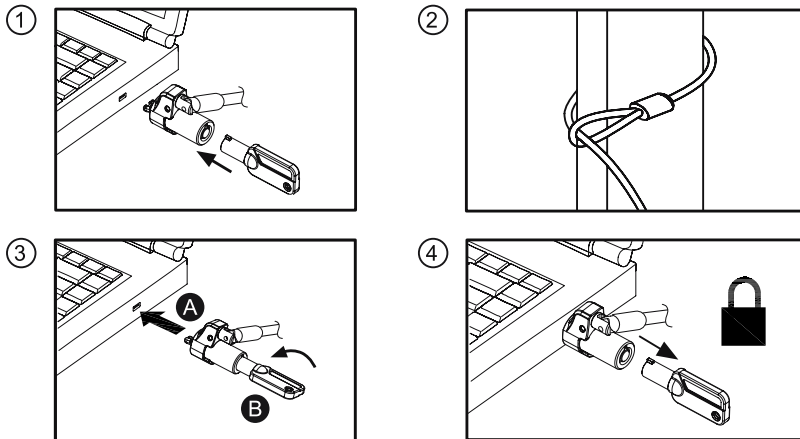

NBS013

Made in China

LogiLink®

Notebook Key Lock for Nano Slot

Art. No.: NBS013

How to Use:

- ① Spacers
- ② Lock
- ③ Cable
- ④ Keyhole

1. Insert the key into the lock hole behind the lock.
2. Wrap the cable around a firm object.
3. Insert the key lock **A** into the notebook and turn the key **B** anticlockwise.
4. Remove the key from the keyhole.