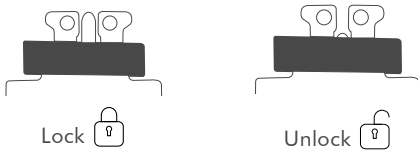

LogiLink®

Notebook Key Lock for Nano Slot

Art. No.: NBS013

Designed for ultra-slim laptop with Nano Slot; prevents theft of laptop or fall down the floor to protect your laptops safe. Ideal for coffee shop, hotel, office, school...etc.

Fits with Nano Slot size of 2.5x6 mm,
compatible with HP, Lenovo, ASUS or
Acer below 13" ultra-slim notebook.

Convenient operation with 360°
swivel cable joint. Creates great
freedom of movement, eliminates
awkward angles and allows you
to insert your key.