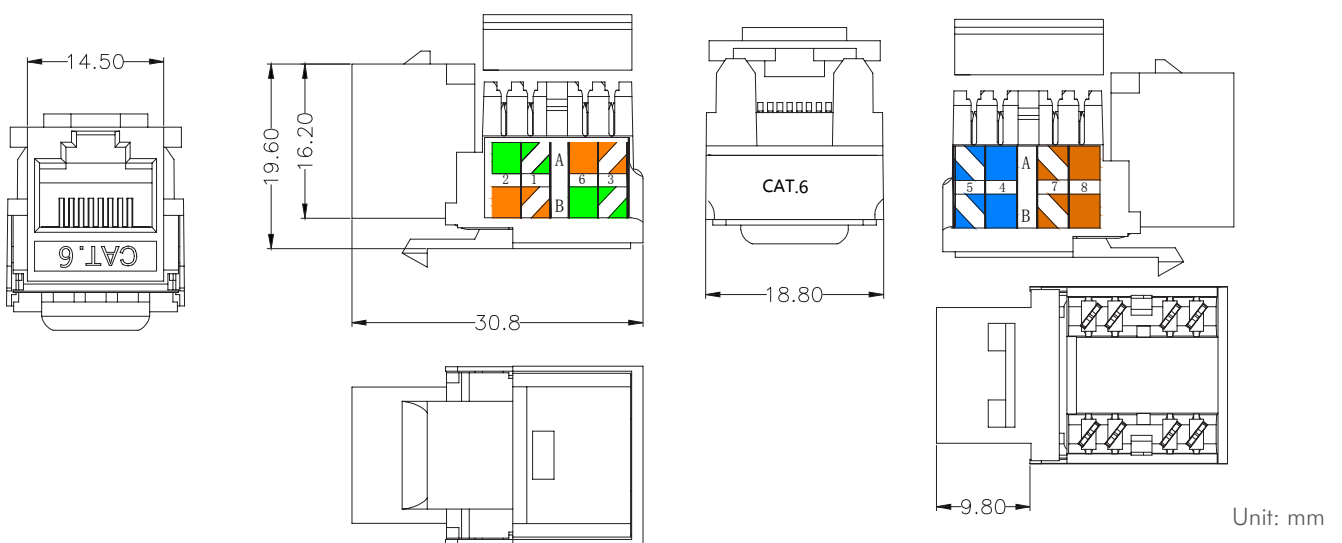

Technical Drawings

NK4015

4 052792 051735

Made in China

www.logilink.com

RoHS
compliant

* The specifications and pictures are subject to change without notice.
*All trade names referenced are the registered trademark of their respective owners.