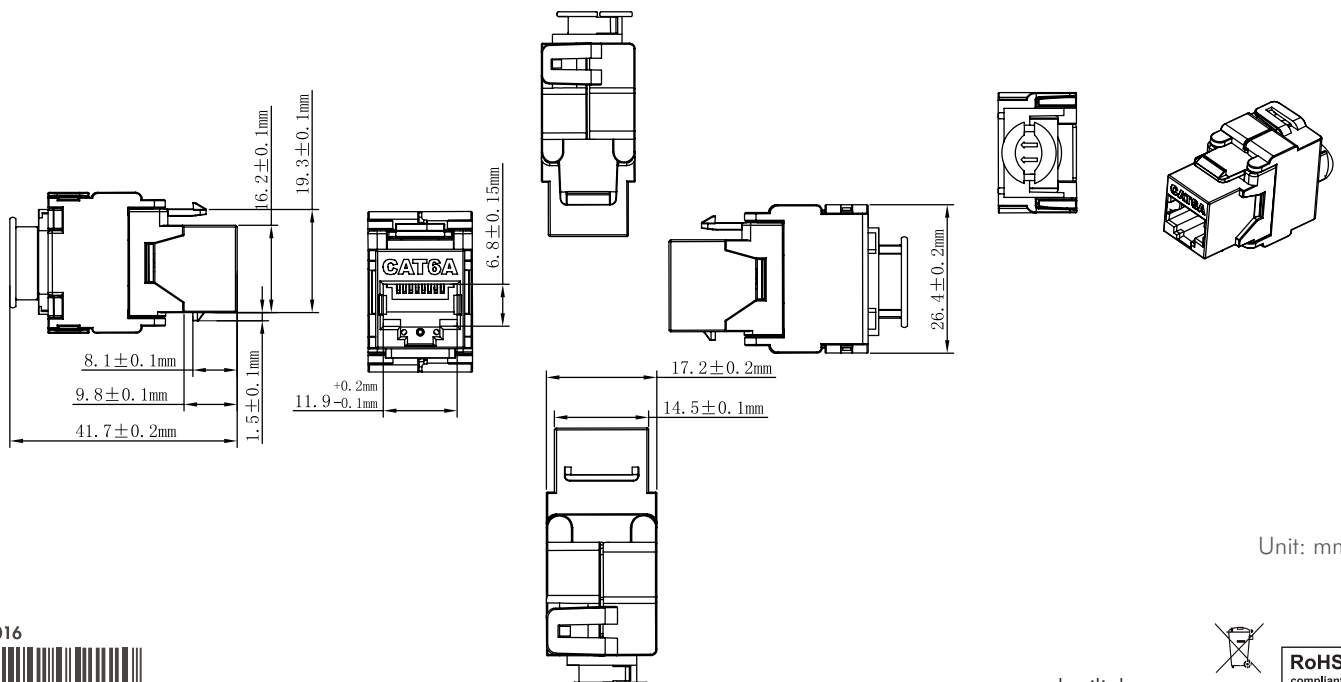

RJ45 Keystone Jack EconLine Cat.6A STP 180° Shielded

Part no.: NK4016

Technical Features

Cat. 6A TIA568-C.2 & ISO11801:2010

Toolless 17.2mm width

Supports 10GbE, PoE & PoE+

Suitable for AWG22-26 solid and stranded wire

Suitable for CPV0053/54/55

Technical Drawings

Unit: mm

NK4016

4 052792 052220

Made in China

www.logilink.com

RoHS
compliant

Packing Dimension	mm
Packing Weight	kg
Carton Dimension	mm
Carton Q'ty	pcs
Carton Weight	kg

NK4016

4 052792 052220

Made in China

www.logilink.com

RoHS
compliant

* The specifications and pictures are subject to change without notice.
*All trade names referenced are the registered namework of their respective owners.