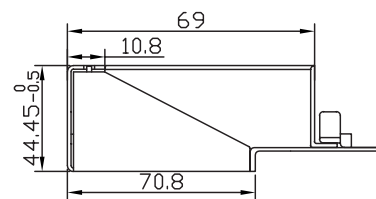

Keystone Desktop/Wall Mount Housing

Technical Features

Steel frame with support bar and ground wire

For all Keystone jacks less than 17.2mm width

Color: RAL7035 light grey

Technical Drawings

NK4051

www.logilink.com

Package Contents

Keystone Desktop/Wall Mount Housing x 1

Packaging Information

Packing Dimension	218 x 135 x 55mm (NK4051) / 276 x 135 x 55mm (NK4052)
Packing Weight	0.0575kg (NK4051) / 0.069kg (NK4052)
Carton Dimension	460 x 290 x 300mm (NK4051) / 580 x 290 x 300mm (NK4052)
Carton Q'ty	20pcs
Carton Weight	12.5kg (NK4051) / 14.8kg (NK4052)