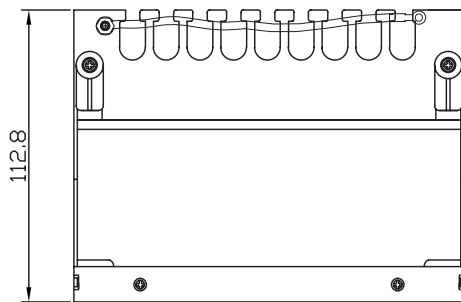

Keystone Desktop/Wall Mount Housing

Technical Features

Steel frame with support bar and ground wire

For all Keystone jacks less than 17.2mm width

Color: RAL7035 light grey

Technical Drawings

NK4051

www.logilink.com

Package Contents

Keystone Desktop/Wall Mount Housing x 1

Packaging Information

Packing Dimension	218 x 135 x 55mm (NK4051) / 276 x 135 x 55mm (NK4052)
Packing Weight	0.0575kg (NK4051) / 0.069kg (NK4052)
Carton Dimension	460 x 290 x 300mm (NK4051) / 580 x 290 x 300mm (NK4052)
Carton Q'ty	20pcs
Carton Weight	12.5kg (NK4051) / 14.8kg (NK4052)