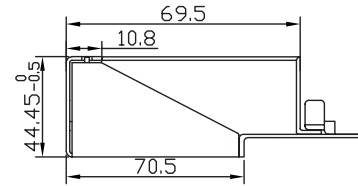

NK4052

Art no.	Number of Ports	EAN Code
NK4051	8	4052792051643
NK4052	12	4052792051650

Package Contents

Keystone Desktop/Wall Mount Housing x 1

Packaging Information

Packing Dimension	218 x 135 x 55mm (NK4051) / 276 x 135 x 55mm (NK4052)
Packing Weight	0.0575kg (NK4051) / 0.069kg (NK4052)
Carton Dimension	460 x 290 x 300mm (NK4051) / 580 x 290 x 300mm (NK4052)
Carton Q'ty	20pcs
Carton Weight	12.5kg (NK4051) / 14.8kg (NK4052)

www.logilink.com

RoHS
compliant

Made in China

* The specifications and pictures are subject to change without notice.
*All trade names referenced are the registered trademark of their respective owners.