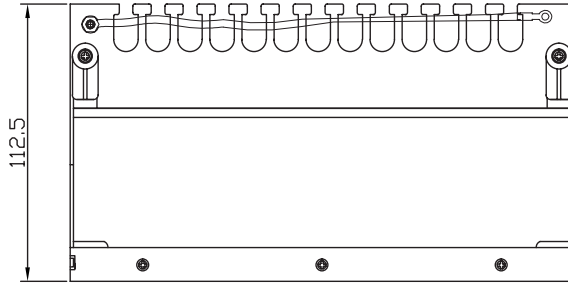

Keystone Desktop/Wall Mount Housing

Technical Features

Steel frame with support bar and ground wire

For all Keystone jacks less than 17.2mm width

Color: RAL7035 light grey

Technical Drawings

NK4051

www.logilink.com

RoHS
compliant

Made in China

* The specifications and pictures are subject to change without notice.
*All trade names referenced are the registered trademark of their respective owners.

NK4052

Art no.	Number of Ports	EAN Code
NK4051	8	4052792051643
NK4052	12	4052792051650

Package Contents

Keystone Desktop/Wall Mount Housing x 1

Packaging Information

Packing Dimension	218 x 135 x 55mm (NK4051) / 276 x 135 x 55mm (NK4052)
Packing Weight	0.0575kg (NK4051) / 0.069kg (NK4052)
Carton Dimension	460 x 290 x 300mm (NK4051) / 580 x 290 x 300mm (NK4052)
Carton Q'ty	20pcs
Carton Weight	12.5kg (NK4051) / 14.8kg (NK4052)