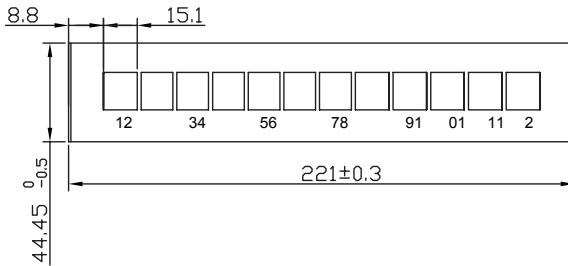

NK4052

Art no.	Number of Ports	EAN Code
NK4051	8	4052792051643
NK4052	12	4052792051650

Package Contents

Keystone Desktop/Wall Mount Housing x 1

Packaging Information

Packing Dimension	218 x 135 x 55mm (NK4051) / 276 x 135 x 55mm (NK4052)
Packing Weight	0.0575kg (NK4051) / 0.069kg (NK4052)
Carton Dimension	460 x 290 x 300mm (NK4051) / 580 x 290 x 300mm (NK4052)
Carton Q'ty	20pcs
Carton Weight	12.5kg (NK4051) / 14.8kg (NK4052)

www.logilink.com

RoHS
compliant

Made in China

* The specifications and pictures are subject to change without notice.
*All trade names referenced are the registered trademark of their respective owners.