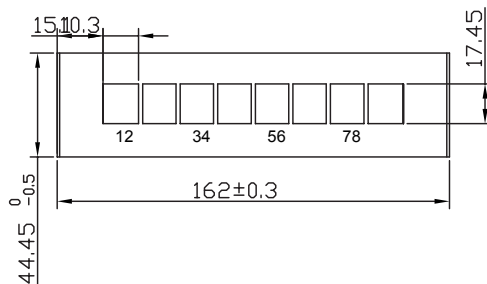

Keystone Desktop/Wall Mount Housing

Technical Features

Steel frame with support bar and ground wire

For all Keystone jacks less than 17.2mm width

Color: RAL7035 light grey

Technical Drawings

NK4051

www.logilink.com

Package Contents

Keystone Desktop/Wall Mount Housing x 1

Packaging Information

Packing Dimension	218 x 135 x 55mm (NK4051) / 276 x 135 x 55mm (NK4052)
Packing Weight	0.0575kg (NK4051) / 0.069kg (NK4052)
Carton Dimension	460 x 290 x 300mm (NK4051) / 580 x 290 x 300mm (NK4052)
Carton Q'ty	20pcs
Carton Weight	12.5kg (NK4051) / 14.8kg (NK4052)