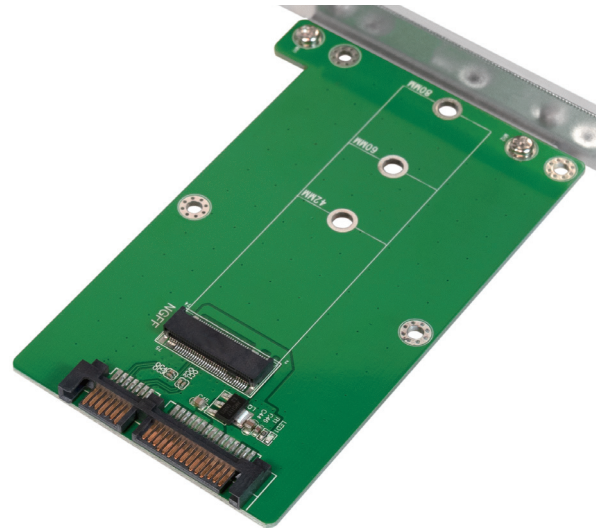

LogiLink®

SATA to M.2 SATA SSD Adapter

Art. No.: PC0085

PC0085 is an easy and discreet way to expand the overall storage capacity of your desktop PC or server with M.2 SSDs.

Features:

- » Converts M.2 (B Key or B+M Key) interface to SATA III 6Gbps interface (SATA cable connection required)
- » Supports M.2 (NGFF) SSD: 22*42mm, 22*60mm, 22*80mm
- » LED indicates power and data transfer status
- » Supports Windows, MAC OS and Linux

Package Contents:

- » 1 x Adapter Card
- » 1 x Screw Package
- » 1 x Screwdriver
- » 1 x User Manual

Package Information:

- » Packing Dimension: 150 x 135 x 30mm
- » Packing Weight: 0.1kg
- » Carton Dimension: 350 x 322 x 300mm
- » Carton Q'ty: 40pcs
- » Carton Weight: 4kg

PC0085

Made in China

RoHS
compliant

*The specifications and pictures are subject to change without prior notice.
*All trade names referenced are the registered trademarks of their respective owners.

Best Connectivity