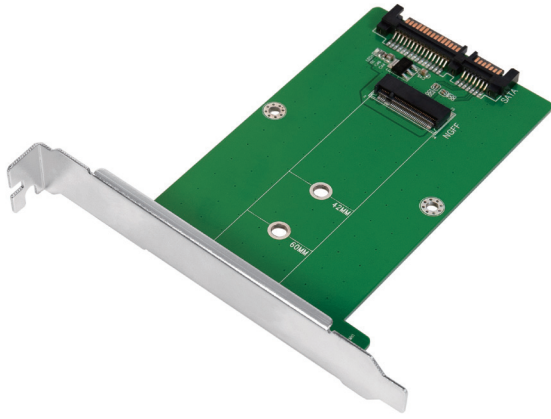

LogiLink®

SATA to M.2 SATA SSD Adapter

Art. No.: PC0085

PC0085 is an easy and discreet way to expand the overall storage capacity of your desktop PC or server with M.2 SSDs.

Features:

- » Converts M.2 (B Key or B+M Key) interface to SATA III 6Gbps interface (SATA cable connection required)
- » Supports M.2 (NGFF) SSD: 22*42mm, 22*60mm, 22*80mm
- » LED indicates power and data transfer status
- » Supports Windows, MAC OS and Linux

Package Contents:

- » 1 x Adapter Card
- » 1 x Screw Package
- » 1 x Screwdriver
- » 1 x User Manual

Package Information:

- » Packing Dimension: 150 x 135 x 30mm
- » Packing Weight: 0.1kg
- » Carton Dimension: 350 x 322 x 300mm
- » Carton Q'ty: 40pcs
- » Carton Weight: 4kg

PC0085

Made in China

RoHS
compliant

*The specifications and pictures are subject to change without prior notice.
*All trade names referenced are the registered trademarks of their respective owners.

Best Connectivity