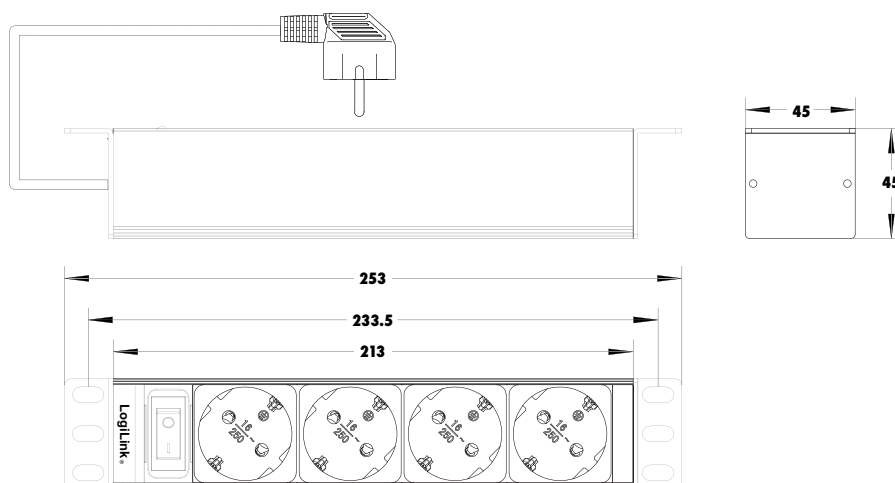

10" Power Distribution Unit 4 Way German Socket with Switch

Art no.: PDU4B01

Technical Features

1U rackmountable design

With 10" mounting frame

Robust aluminum housing, IP20

Sockets: 4x German type socket CEE7/3, 45° angled

Connection: 2 m connection cable H05VVF 3G 1.5 mm² with safety plug CEE 7/7, angled

Power: 230 Vac 50 Hz/16 A, max. 3600 W

Works with data centers, server rooms and telecom equipment

Color: Black

Technical Drawing

Unit: mm

PDU4B01

4 052792 046601

Made in China

www.2direct.de

* The specifications and pictures are subject to change without notice.
* All trade names referenced are the registered trademarks of their respective owners.

Package Contents

1x 10" Power Distribution Unit

1x Screw Package

1x User Manual

Packaging Information

Packing Dimension	mm
Packing Weight	kg
Carton Dimension	mm
Carton Q'ty	pcs
Carton Weight	kg

PDU4B01

4 052792 046601