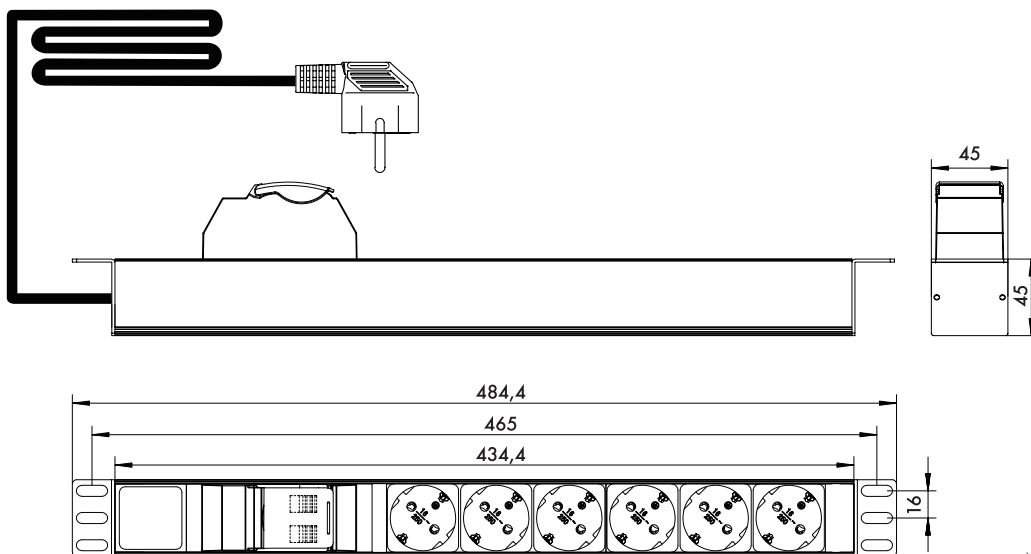

19" Power Distribution Unit 6 x German Sockets with 2-Pole Circuit Breaker

Art no.: PDU6C02

Technical Features

1U rack mountable design

IEC 60297: 482,6mm (19") mounting

Robust aluminum housing, IP20

Sockets: 6x German type socket CEE7/3, 45° angled

Connection: 2 m connection cable H05VVf 3x1,5mm² with Safety plug CEE 7/7, angled

Power: 230 Vac 50 Hz/16 A, max. 3600 W

With 2-pole circuit breaker

Works with data centers, server rooms and Telecom equipment

Color: Black

Technical Drawing

Unit: mm

PDU6C02

4 052792 068672

Made in China

www.2direct.de

* The specifications and pictures are subject to change without notice.
* All trade names referenced are the registered trademarks of their respective owners.

Package Contents

1x 19" Power Distribution Unit

1x Screw Package

1x User Manual

Packaging Information

Packing Dimension	515 x 90 x 60 mm
Packing Weight	1,1 kg
Carton Dimension	530 x 320 x 220 mm
Carton Q'ty	10 pcs
Carton Weight	11,5 kg