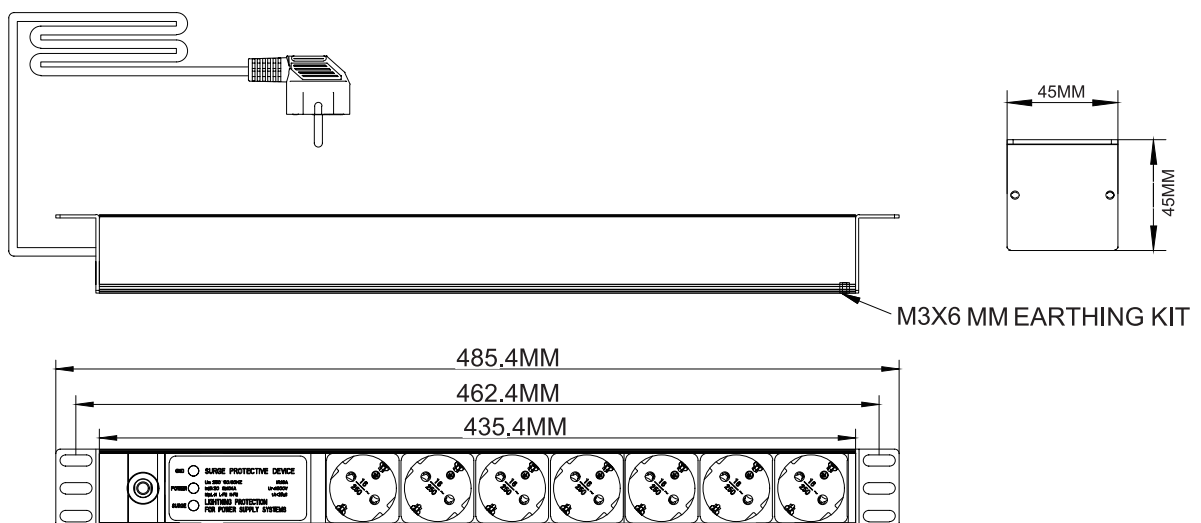

19" Power Distribution Unit, 7 way German Sockets, 3 Lights Surge Protection with Filtering and Overload Protection

Art no.: PDU7C02

Technical Features

1U rack mountable design

IEC 60297: 482,6mm (19") mounting

Robust aluminum housing, IP20

Sockets: 7x German type socket CEE7/3, 45° angled

2 m connection cable H05VVF 3x1,5² with Safety plug CEE 7/7, angled

Power: 230 Vac 50 Hz/16 A, max. 3600 W

3 lights surge protection with filtering and overload protection

Works with data centers, server rooms and Telecom equipment

Color: Black

Technical Drawing

PDU7C02

Made in China

www.2direct.de

* The specifications and pictures are subject to change without notice.
* All trade names referenced are the registered trademarks of their respective owners.

Package Contents

1x 19" Power Distribution Unit

1x Screw Package

1x User Manual

Packaging Information

Packing Dimension	515 x 95 x 60 mm
Packing Weight	0,98 kg
Carton Dimension	530 x 320 x 220 mm
Carton Q'ty	10 pcs
Carton Weight	10,3 kg