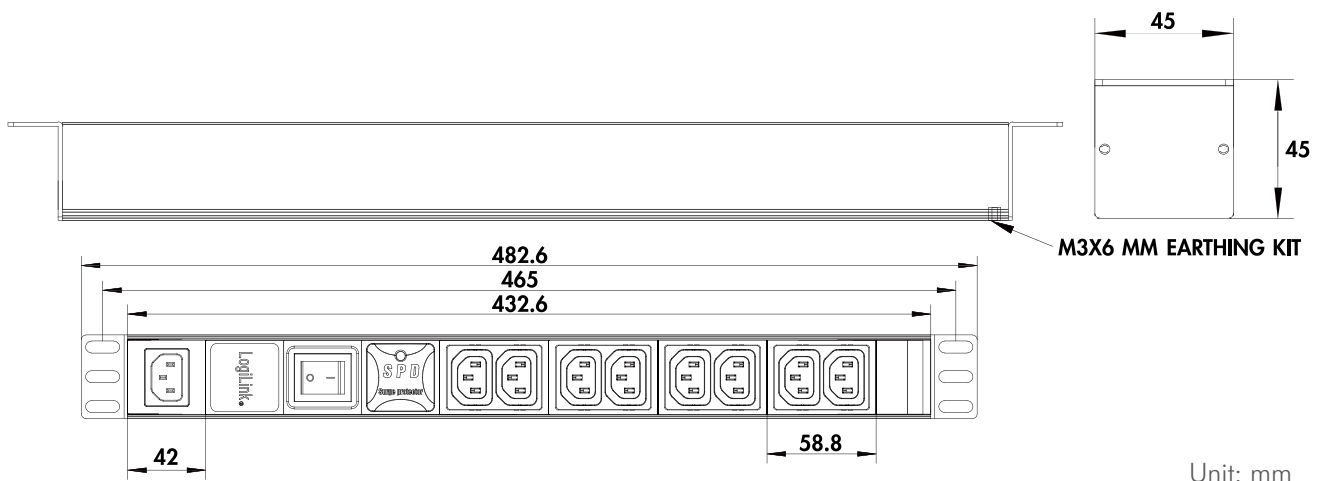

19" Power Distribution Unit 1-Way C14 input & 8-Way C13 Sockets with Surge Protection and Switch

Art no.: PDU8A02

Technical Features

1U rackmountable design

IEC 60297: 482.6 mm (19") mounting

Robust aluminum housing, IP20

Output socket: 8x IEC60320 C13, max. 10 A per output

Input socket: 1 x IEC60320 C14

Power: 230 Vac 50 Hz/10 A, max. 2500 W

With surge protection and double breaker switch

Suitable power cord: CP090 or CP091

Color: Black

Technical Drawing

PDU8A02

v.2

4 052792 060966

Made in China

www.2direct.de

* The specifications and pictures are subject to change without notice.
* All trade names referenced are the registered trademarks of their respective owners.

Package Contents

1x 19" Power Distribution Unit

1x Screw Package

1x User Manual

Packaging Information

Packing Dimension	515 x 95 x 60 mm
Packing Weight	0.55 kg
Carton Dimension	530 x 320 x 220 mm
Carton Q'ty	10 pcs
Carton Weight	10 kg