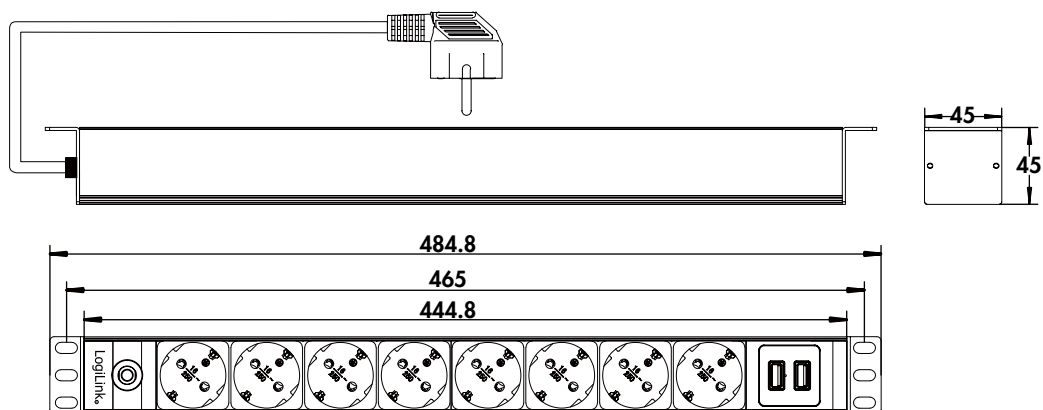

19" Power Distribution Unit 8-Way with 2x USB Charging Ports

Art no.: PDU8C02

Technical Features

1U rackmountable design

IEC 60297: 482.6 mm (19") mounting

Robust aluminum housing, IP20

Sockets: 8x German type socket CEE7/3, 45° angled

Connection: 2 m connection cable H05VVF 3G 1.5 mm² with Safety plug CEE 7/7, angled

Power: 230 Vac 50 Hz/16 A, max. 3600 W

With Overload Protection

With 2-Port USB 2.1 A

Works with data centers, server rooms and telecom equipment

Color: Black

Technical Drawing

Unit: mm

PDU8C02 v.2

Made in China

www.2direct.de

* The specifications and pictures are subject to change without notice.
* All trade names referenced are the registered trademarks of their respective owners.

Package Contents

1x 19" Power Distribution Unit

1x Screw Package

1x User Manual

Packaging Information

Packing Dimension	510 x 145 x 70 mm
Packing Weight	0.9 kg
Carton Dimension	515 x 295 x 195 mm
Carton Q'ty	10 pcs
Carton Weight	10 kg