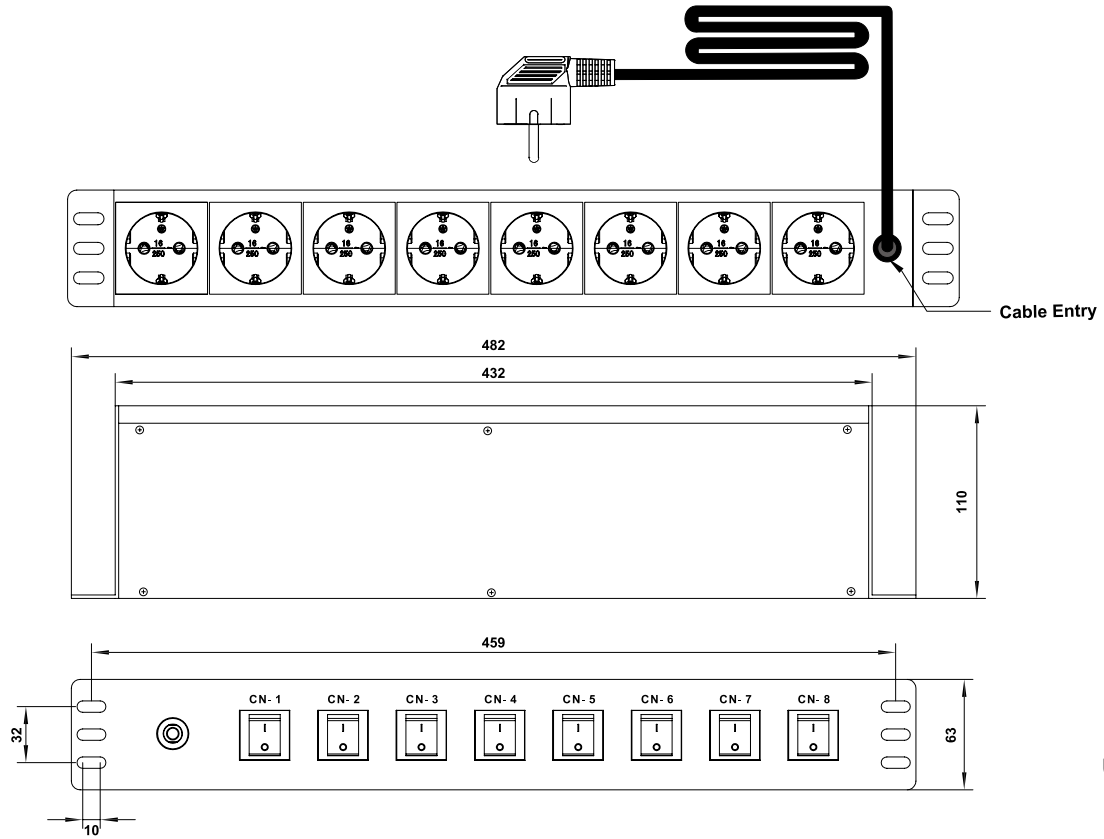

Technical Drawing

Unit: mm

Package Contents

1x 19" Power Distribution Unit

1x Screw Package

1x User Manual

Packaging Information

Packing Dimension	515 x 90 x 60 mm
Packing Weight	kg
Carton Dimension	530 x 320 x 220 mm
Carton Q'ty	pcs
Carton Weight	kg

PDU8D01

4 052792 070361

Made in China

www.2direct.de

* The specifications and pictures are subject to change without notice.
* All trade names referenced are the registered trademarks of their respective owners.