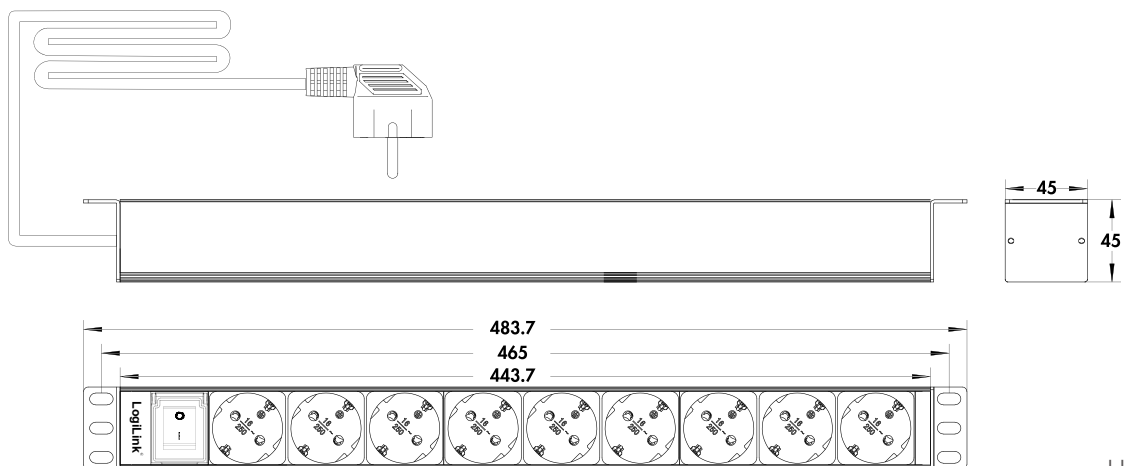

19" Power Distribution Unit 9-Way German Socket with Switch

Technical Features

1U rackmountable design

IEC 60297: 482.6 mm (19") mounting

Robust aluminum housing, IP20

Sockets: 9x German type socket CEE7/3, 45° angled

Connection: 2 m connection cable H05VV-F 3G 1.5 mm² with Safety plug CEE 7/7, angled

Power: 230 Vac 50 Hz/16 A, max. 3600 W

With On/Off switch

Works with data centers, server rooms and telecom equipment

Technical Drawing

Unit: mm

Art-No.	Color	EAN Code
PDU9C02	Black	4052792043754
PDU9C04	Light Grey RAL7035 & White cable	4052792070781

Package Contents

1x 19" Power Distribution Unit

1x Screw Package

1x User Manual

Packaging Information

Packing Dimension	515 x 95 x 60 mm
Packing Weight	0.96 kg
Carton Dimension	530 x 320 x 220 mm
Carton Q'ty	10 pcs
Carton Weight	10.5 kg

Made in China

www.2direct.de

* The specifications and pictures are subject to change without notice.
* All trade names referenced are the registered trademarks of their respective owners.