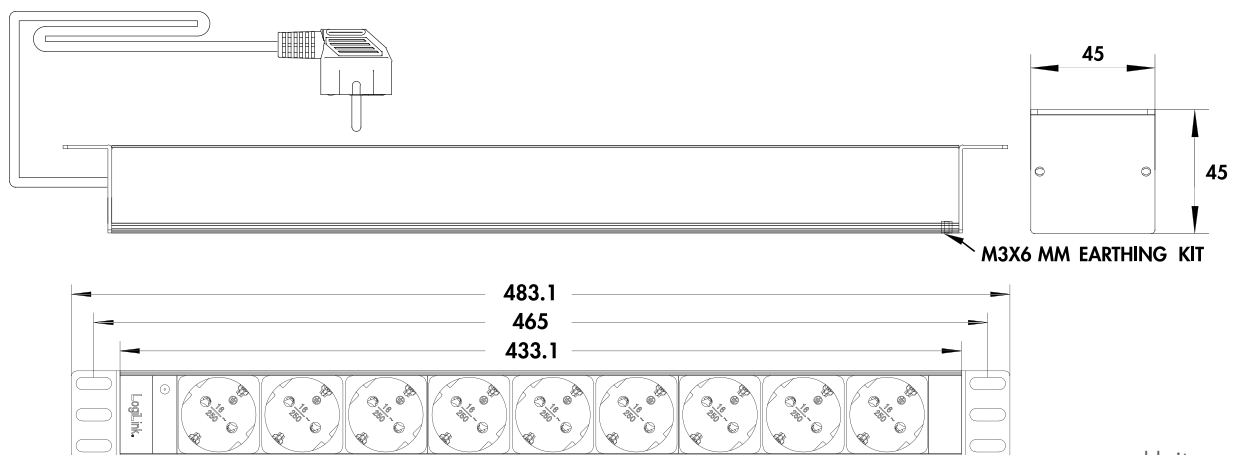

19" Power Distribution Unit 9-Way German Socket

Technical Features

1U rackmountable design

IEC 60297: 482.6 mm (19") mounting

Robust aluminum housing, IP20

Sockets: 9x German type socket CEE7/3, 45° angled

Connection: 2 m connection cable H05VV-F 3G 1.5 mm² with Safety plug CEE 7/7, angled

Power: 230 Vac 50 Hz/16 A, max. 3600 W

With power indicator light

Works with data centers, server rooms and telecom equipment

Technical Drawing

Art-No.	Color	EAN Code
PDU9C03	Black	4052792046571
PDU9C05	Light Grey RAL7035 & White cable	4052792070798

Package Contents

1x 19" Power Distribution Unit

1x Screw Package

1x User Manual

Packaging Information

Packing Dimension	515 x 95 x 60 mm
Packing Weight	0.95 kg
Carton Dimension	530 x 320 x 220 mm
Carton Q'ty	10 pcs
Carton Weight	10 kg

Made in China

www.2direct.de

* The specifications and pictures are subject to change without notice.
* All trade names referenced are the registered trademarks of their respective owners.