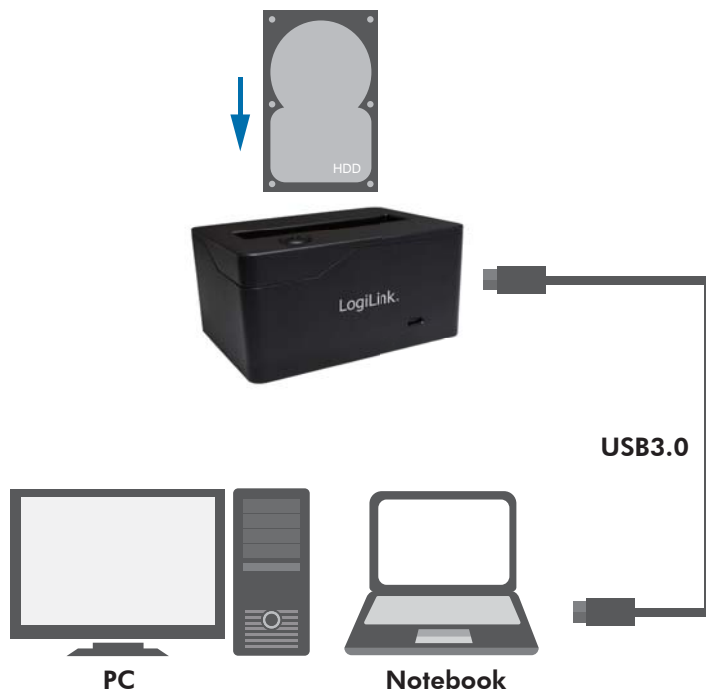

LogiLink®

USB3.0 QuickPort

For 2,5" (6,35 cm) SATA HDD/SSD

Art. No.: QP0025

Tool-free quick file backup with 2.5" hard drive without external power.

Features:

- » Connects to 2,5"(6,35 cm) SATA 1.5G/3G/6G HDD/SSD up to 15 mm
- » Compliant with USB 3.0 (5 Gbps), USB 2.0 (480 Mbps) and 1.1 (12 Mbps) specification
- » USB 3.0 cable length: 1m
- » LED indicator shows power and disk activity
- » Silent operation. Safe and stable for data transfer
- » Support USB Hot Plug and Plug-and-Play
- » Support Windows 2000/2003/XP/Vista/WIN 7/8/10 and Mac OS

Install the SATA HDD/SSD and connect to PC

QP0025

Made in China

RoHS
compliant

* The specifications and pictures are subject to change without notice.

*All trade names referenced are the registered trademark of their respective owners.

Best Connectivity

LogiLink®

USB3.0 QuickPort

For 2,5" (6,35 cm) SATA HDD/SSD

Art. No.: QP0025

Package Contents:

- » 1x USB 3.0 QuickPort
- » 1x USB 3.0 Cable
- » 1x User Manual

Packaging Information:

- » Packing Dimension: 180 x 140 x 70 mm
- » Packing Weight: 0.315kg
- » Carton Dimension: 380 x 370 x 300 mm
- » Carton Q'ty: 20 pcs
- » Carton Weight: 6.3kg

Best Connectivity

* The specifications and pictures are subject to change without notice.
*All trade names referenced are the registered network of their respective owners.