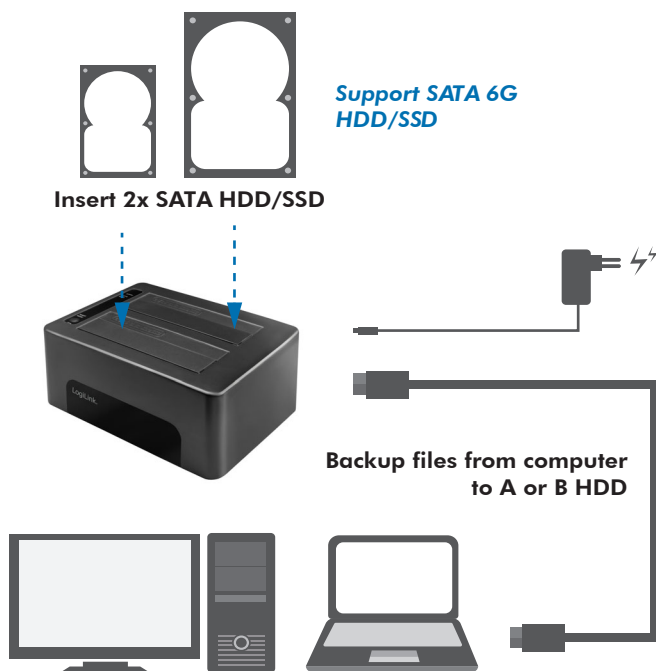

LogiLink®

USB3.0 2-Bay Docking Station

For 2.5" (6.35cm) & 3.5" (8.89cm)
SATA HDD/SSD

Art. No.: QP0029

The compact sized portable USB3.0 2-Bay Docking Station, file backup is never easier!

Features:

- » Compliant with USB3.0 specification
- » Backward compatible with USB3.0/2.0/1.1 devices up to 5Gbps
- » Support 2.5"/3.5" SATA HDD up to 12TB
- » Use Clone function without connecting to a computer
- » With External Power adapter
- » Power On/Off switch and LED indicator for HDD activity
- » Support USB Hot Plug and Plug-and-Play
- » Support Windows, Linux and Mac OS

LogiLink®

USB3.0 2-Bay Docking Station

For 2.5" (6.35cm) & 3.5" (8.89cm)
SATA HDD/SSD

Art. No.: QP0029

Package Contents:

- » 1 x USB3.0 Docking Station
- » 1 x USB3.0 Cable (Type-A to Type-B)
- » 1 x Power Adapter (12V/3A)
- » 1 x User Manual