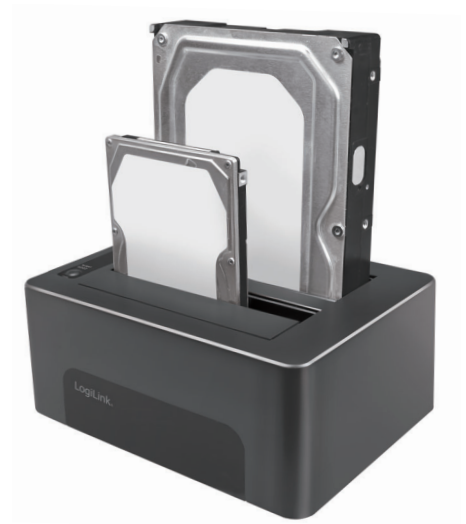

Best Connectivity

* The specifications and pictures are subject to change without notice.
* All trade names referenced are the registered trademark of their respective owners.

QP0029

Made in China