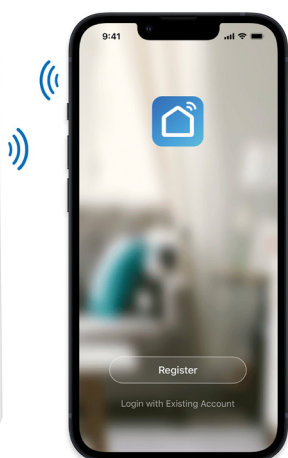

### Build Your Smart Home

Switch electric heating system or air conditioner according to temperature via a free smartphone app using a Wi-Fi connection.

### App Remote Control

Smart Thermostat Socket can be controlled through your existing Wi-Fi network via the free *Smart Life* or *Megos Smart Home* app.

Smart Life

Megos Smart Home

Download the free APP from the App Store or Google Play store.

### User Friendly Interface

Equipped with large LCD display with backlight, and button lock to avoid children accidentally change your setting.