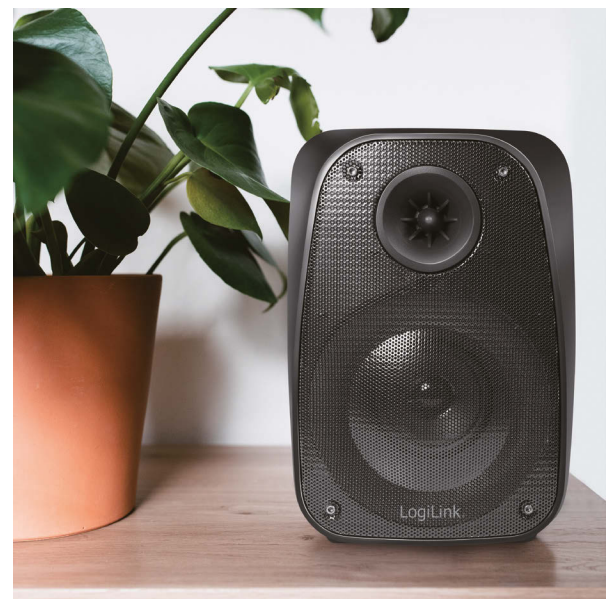

Storage Temperature	-10–40 °C
Storage Humidity	20–75% RH (no condensation)
Operating Temperature	-10–40 °C
Operating Humidity	20–75% RH (no condensation)
Dimensions	16x14,5x22,5 cm
Weight	856 g
Compatible Operating Systems	Windows/Mac/iOS/Andriod/Chrome OS
Works With	Computers/Laptops/Smartphones/Tablets

Package Content:

- » 1x Bluetooth TWS Speaker
- » 1x USB Charging Cable
- » 1x User Manual

Package Information:

- » Packing Dimension: 230x164x160 mm
- » Packing Weight: 1,05 kg
- » Carton Dimension: 495x475x343 mm
- » Carton Q'ty: 12 pcs
- » Carton Weight: 12,61 kg

*The specifications and pictures are subject to change without prior notice.
*All trade names referenced are the registered trademarks of their respective owners.

Made in China