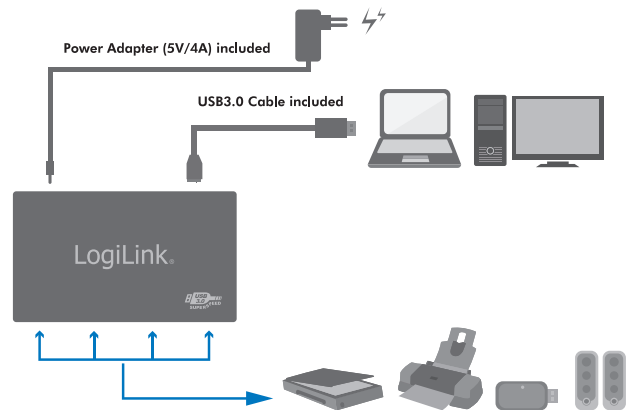

## USB3.0 4-Port Aluminum Hub

Art. No.: UA0282

Providing 4 extra ports to connect USB devices with your computer.

### Features:

- » Aluminum design
- » Compliant to USB3.0 Specification Rev. 1.0
- » Compliant to USB1.1/2.0 Specification
- » One up-stream port and Four down-stream ports support Super-speed (SS), high-speed (HS) and Full-speed (FS) traffic
- » Equipped with over-current Detection & Protection
- » With external power adapter (5V/4A)
- » Plug & Play
- » Supports Windows XP/Vista/7/8/10, Linux kernel and MAC OS 9.X or above
- » Product dimension: 84.3(L) x 49(W) x 15.2(H)mm
- » Product weight: 50g

### Package Contents:

- » 1 x USB 3.0 4-Port Hub
- » 1 x USB 3.0 Cable
- » 1 x External Power Adapter (5V/4A)
- » 1 x User Manual