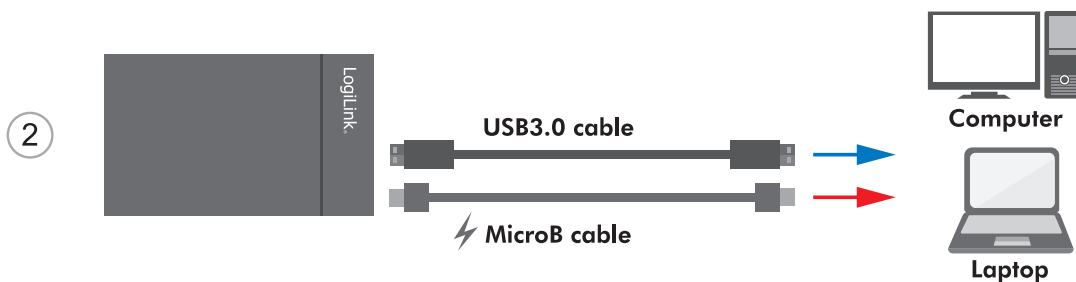

LogiLink®

USB3.0 2-Bay SATA HDD Raid Enclosure

For 2.5" (6.35cm) SATA HDD/SSD

Art. No.: UA0291

Connect up to two 2.5" (6.35cm) SATA HDD/SSD to your computer for quick backup!

Features:

- » Fashionable Aluminum design
- » Fit for two SATA HDD/SSD under 9.5mm
- » Support UASP, Plug-and-Play and USB Hot Plug
- » USB3.0 SuperSpeed up to 5Gbps
- » Support Raid 0/1/JBOD mode
- » LED indicator for power and data access
- » DC 5V for extra power supply
- » Support Windows and Mac OS