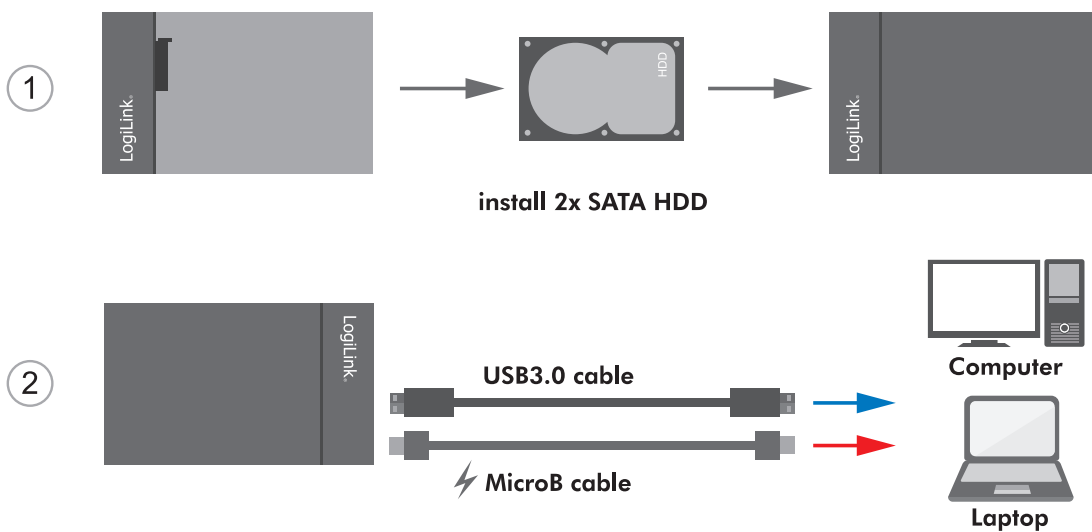

LogiLink®

USB3.1 Gen2 SATA HDD 2-Bay Raid Enclosure For 2.5" (6.35cm) SATA HDD/SSD

Art. No.: UA0293

Connect up to two 2.5" (6.35cm) SATA HDD/SSD with transfer rate up to 10Gbps rate to your computer for a quick backup!

Features:

- » Compliant with USB3.1 Gen2 specification
- » Up to 10Gbps bandwidth performance
- » Backward compatible with USB3.0/2.0/1.1 devices
- » Fashion Aluminum design
- » Fit for two SATA HDD/SSD under 9.5mm
- » Support UASP, Plug-and-Play and USB Hot Plug
- » Support Raid 0/1/JBOD mode
- » LED indicator for power and data access
- » DC 5V for extra power supply
- » Support Windows and Mac OS

UA0293

4 052792 046250

Made in China

LogiLink®

USB3.1 Gen2 SATA HDD
2-Bay Raid Enclosure
For 2.5" (6.35cm) SATA HDD/SSD

Art. No.: UA0293

Package Contents:

- » 1 x USB3.1 HDD/SSD Enclosure
- » 2 x USB-C Cables
- » 1 x Power Cable
- » 1 x Screw Package + Stand
- » 1 x User Manual